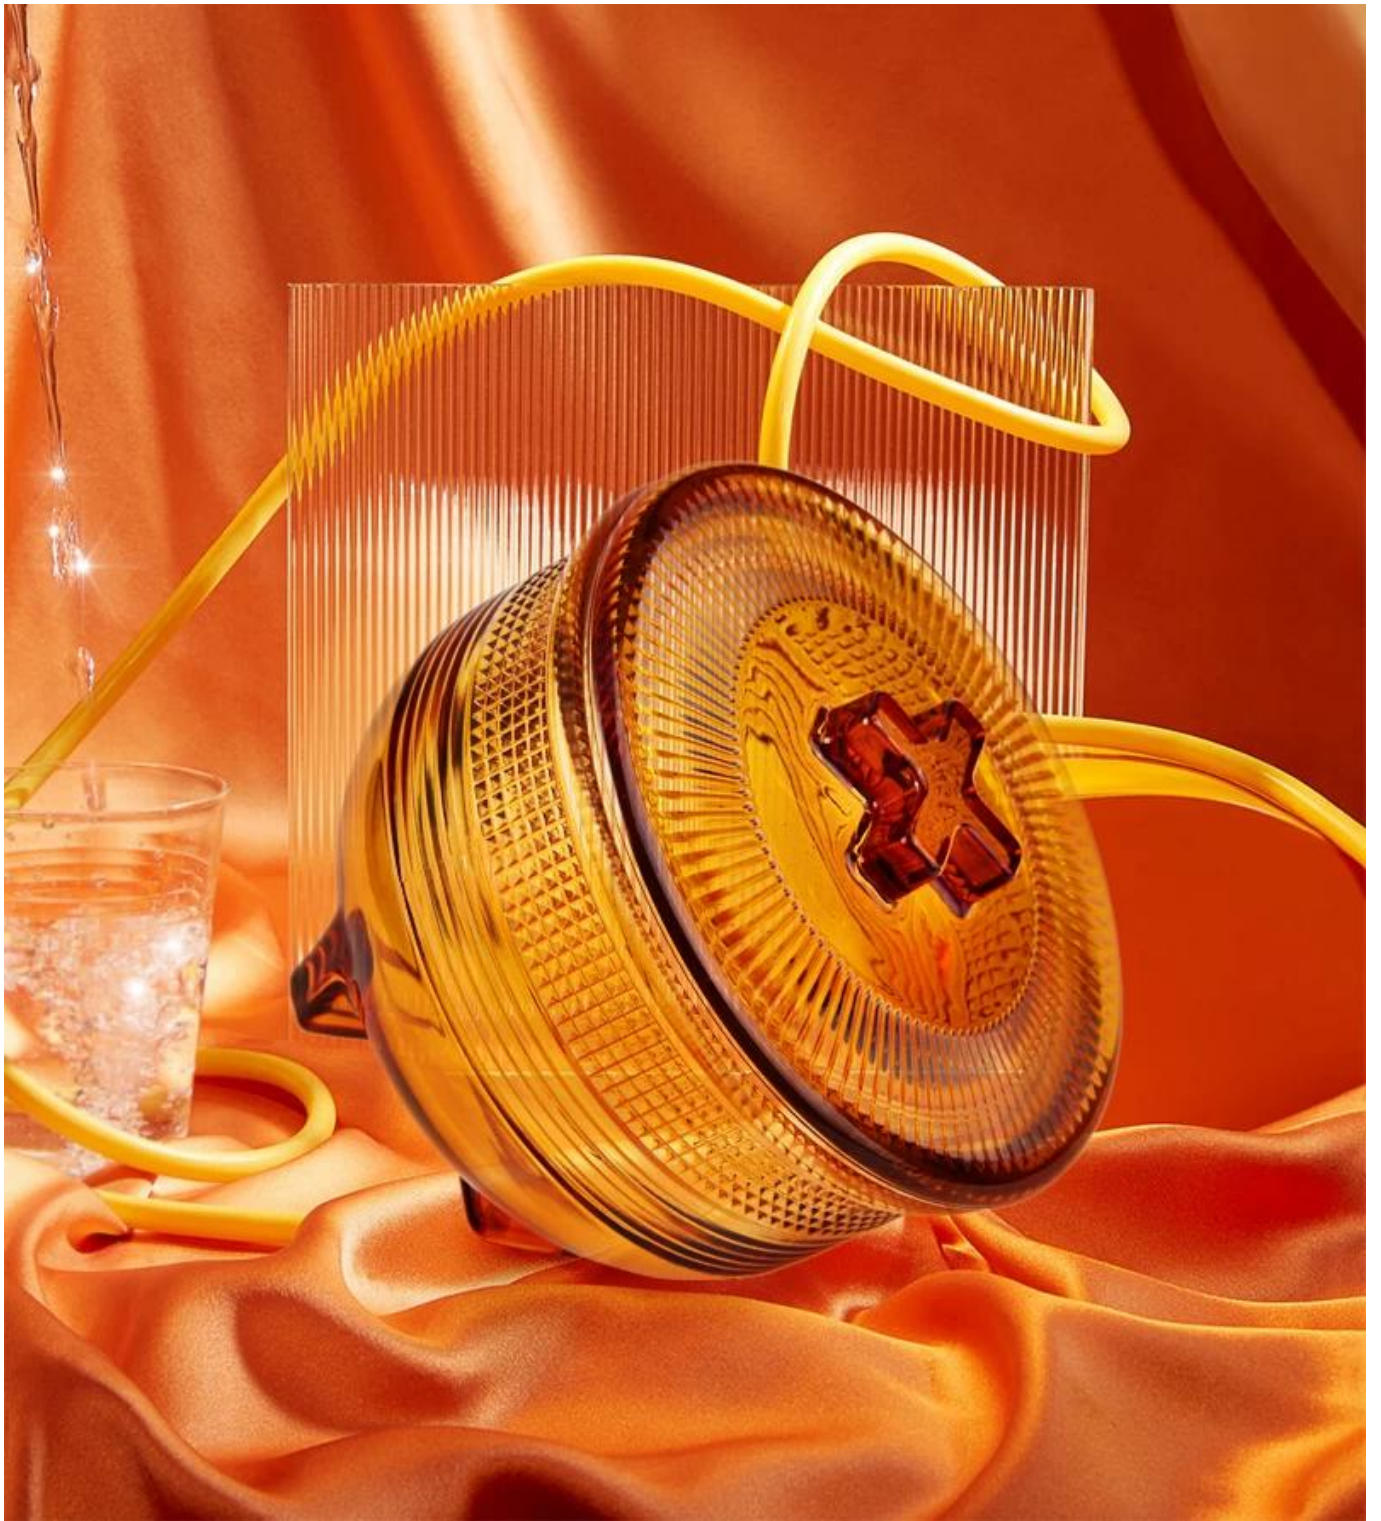

11 унций роскошные стеклянные банки со свечами с перекрестной крышкой и стойкой

Sunny Glassware strictly protect the customers' designs, all the newly designed items from us haven't been copied in three years.