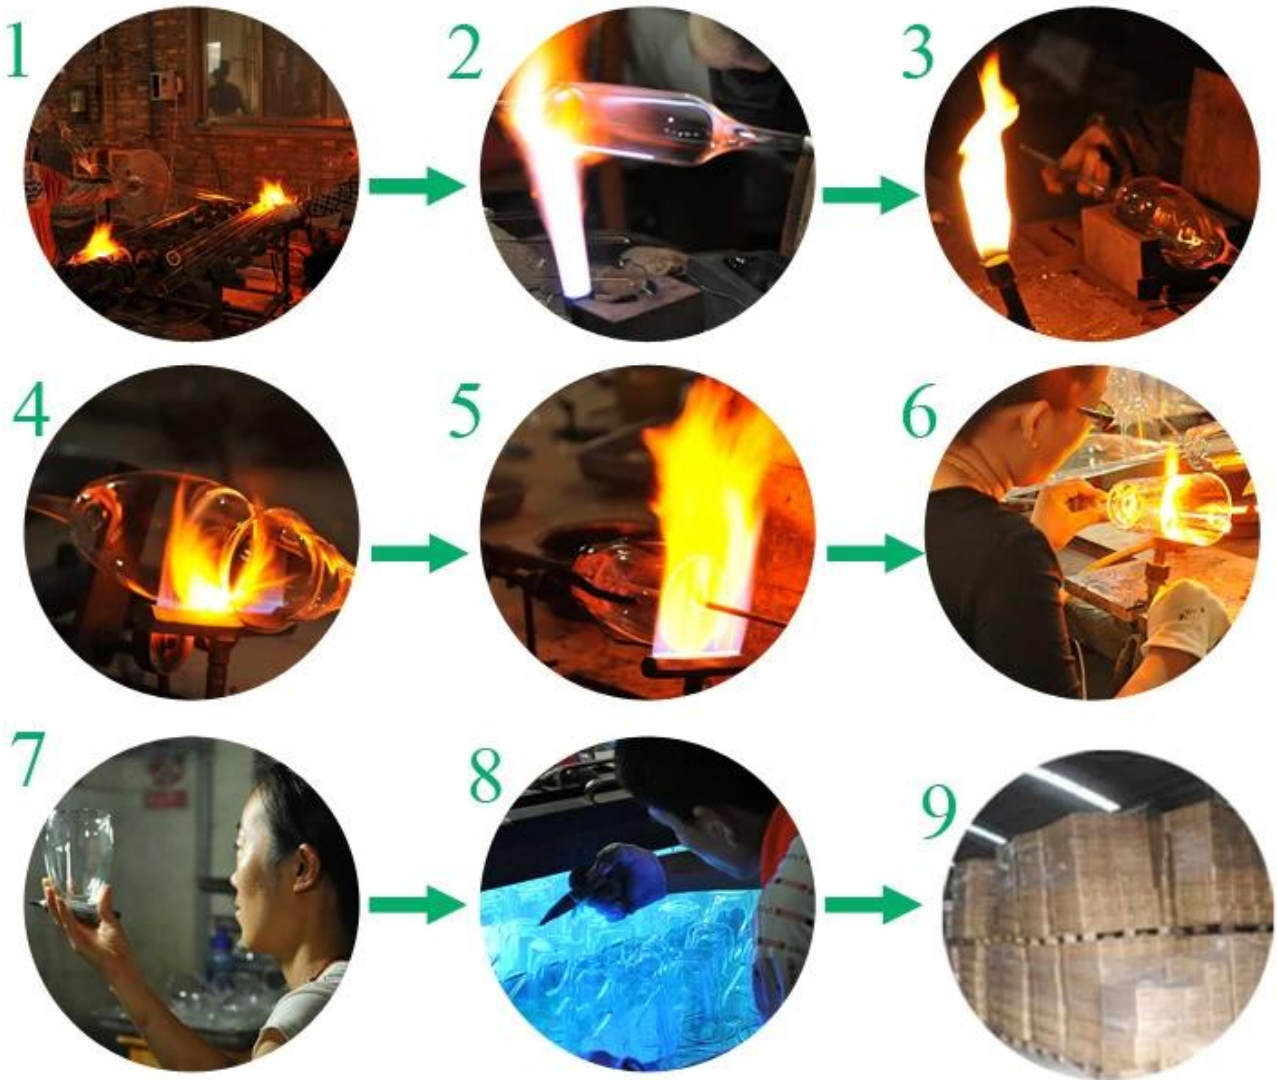

Borosilicate glass