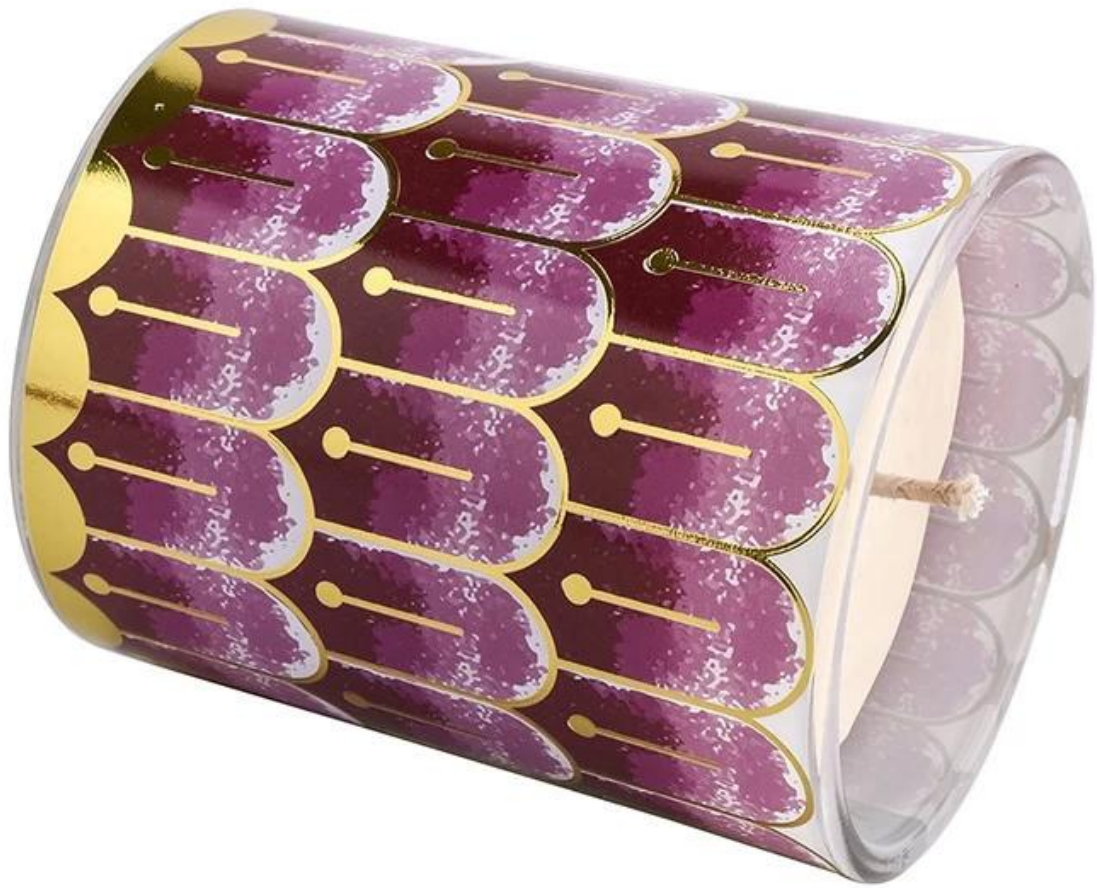

## product description

<b>product name</b>	Wholesale piano modeling UU flower paper <a href="#">glass candle jar</a> home decoration
<b>Sample time</b>	1. 5 days if there is glass shape and size 2. 15 days, if you need new shapes and sizes glass
<b>Measure</b>	<b>Item No.:</b> SCRG210018 <b>Dia:</b> 81mm <b>Height:</b> 98mm <b>Bottom Dia:</b> 76mm <b>Weight:</b> 406g <b>Capacity:</b> 300ml
<b>Packing</b>	Normal packing,Individual gift box, PVC box, window box, color box, white box, etc
<b>Delivery time</b>	Within 35 days after the sample and order confirmed
<b>Payment term</b>	30% deposit by T/T in advance and the balance against the copy of B/L
<b>Shipment</b>	<a href="#">By sea,by air,by Express</a> and your shipping agent is acceptable
<b>Usage Occasion</b>	Home decor,Wedding Decoration,Wedding Favors,Decoration enhancement,

Inspired by the elegant lines of classic pianos, our [glass candle jar](#) are designed with smooth curves, like an unfinished melody that quietly tells the story of beauty. Whether it is placed on the shelf or the dining table, it can become a unique landscape in the space, so that every corner of the home is full of art.