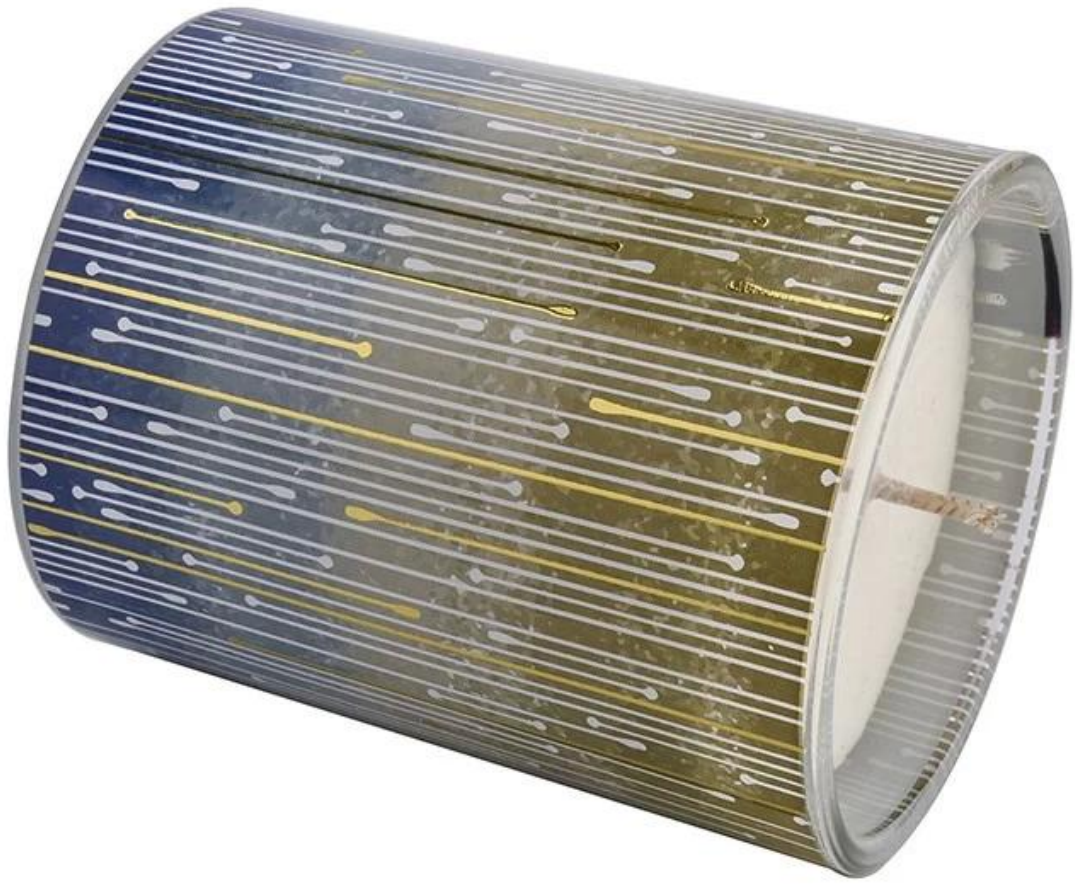

product description

product name	Wholesale new design beautiful gradient color pattern glass candle jar
Sample time	1. 5 days if there is glass shape and size 2. 15 days, if you need new shapes and sizes glass
Measure	Item No.: SCRG210018 Dia: 81mm Height: 98mm Bottom Dia: 76mm Weight: 406g Capacity: 300ml
Packing	Normal packing,Individual gift box, PVC box, window box, color box, white box, etc
Delivery time	Within 35 days after the sample and order confirmed
Payment term	30% deposit by T/T in advance and the balance against the copy of B/L
Shipment	By sea,by air,by Express and your shipping agent is acceptable
Usage Occasion	Home decor,Wedding Decoration,Wedding Favors,Decoration enhancement,

Whether you're enjoying a quiet evening alone or spending time with family and friends, this gradual stained [glass candle jar](#) is the perfect ambience builder. When the candle flickers gently, the light and shadow cast mottled shadows on the walls, and the faint aroma filled the air, at that moment, time seems to be still, leaving only full of happiness.