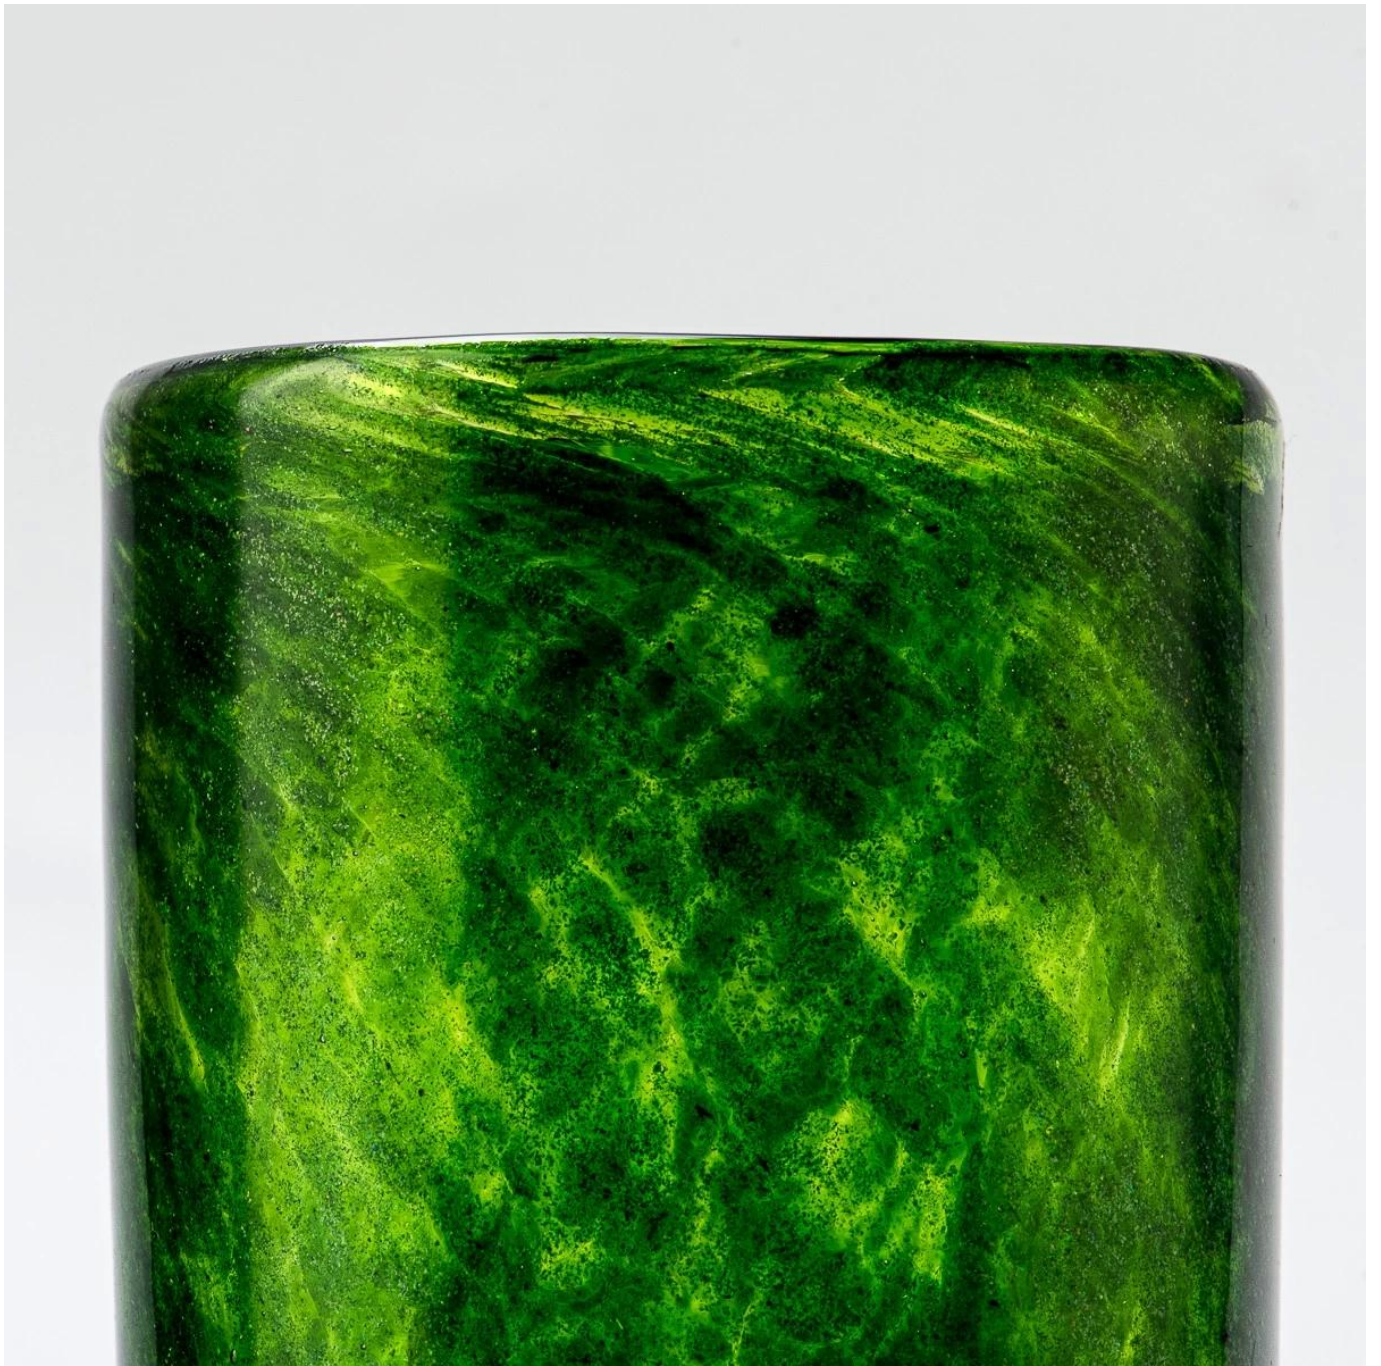

Wholesale Handmade green Glass candle jars for candle making

Sunny Glasswares not only places OEM / ODM orders, but also helps many brands to start with product concepts.

Why choose Sunny.

product name	Wholesale 8oz empty Glass Candle Jar with home decor
Sample time	1. 5 days if there is glass shape and size 2. 15 days, if you need new shapes and sizes glass

Measure	SGHT24112004 Top dia: 83 mm Bottom dia: 79 mm Height: 106 mm Weight: 361 g Capacity: 369 ml MOQ: 5000 PCS
Packing	Normal packing, Individual gift box, PVC box, window box, color box, white box, etc
Delivery time	Within 35 days after the sample and order confirmed
Payment term	30% deposit by T/T in advance and the balance against the copy of B/L
Shipment	By sea, by air, by Express and your shipping agent is acceptable
Usage Occasion	Home decor, Wedding Decoration, Wedding Favors, Decoration enhancement