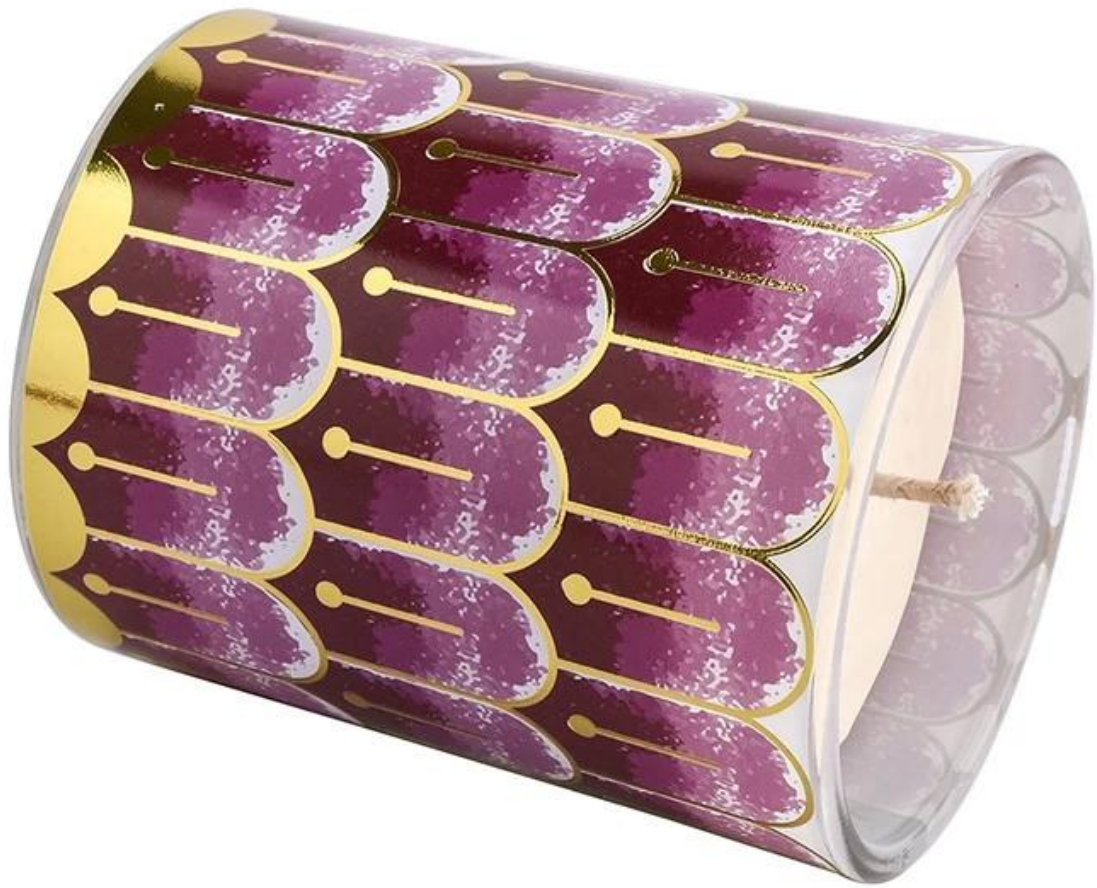

product description

product name	Wholesale Decal Glass Candle Jars for Home Decor
Sample time	1. 5 days if there is glass shape and size 2. 15 days, if you need new shapes and sizes glass
Measure	Item No.:SCRG210018 Dia: 81mm Height: 98mm Bottom Dia:76mm Weight:406g Capacity: 300ml
Packing	Normal packing,Individual gift box, PVC box, window box, color box, white box, etc
Delivery time	Within 35 days after the sample and order confirmed
Payment term	30% deposit by T/T in advance and the balance against the copy of B/L
Shipment	<u>By sea,by air,by Express</u> and your shipping agent is acceptable
Usage Occasion	Home decor,Wedding Decoration,Wedding Favors,Decoration enhancement.

Inspired by the elegant lines of classic pianos, our [glass candle jar](#) are designed with smooth curves, like an unfinished melody that quietly tells the story of beauty. Whether it is placed on the shelf or the dining table, it can become a unique landscape in the space, so that every corner of the home is full of art.

Let this piano shape UU flower paper **glass candle jar** become a bright color in your life, light up every ordinary and beautiful day!

Accessories - Lid

Gold metal

Gold metal

Silicone ring inside

Rose gold metal