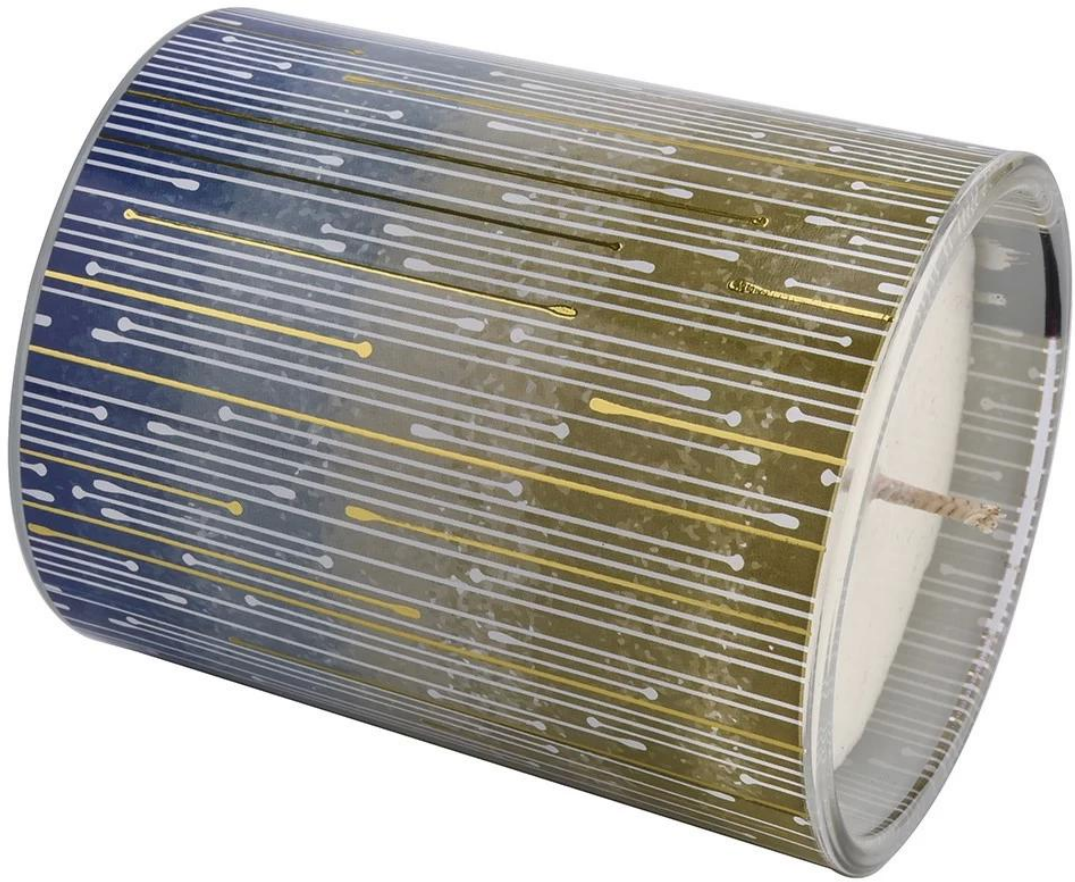

Choosing this blue piano and UU pattern paper **glass candle jar** is to choose a quality of life and artistic enjoyment. Let's find our own peace and beauty in our busy life together