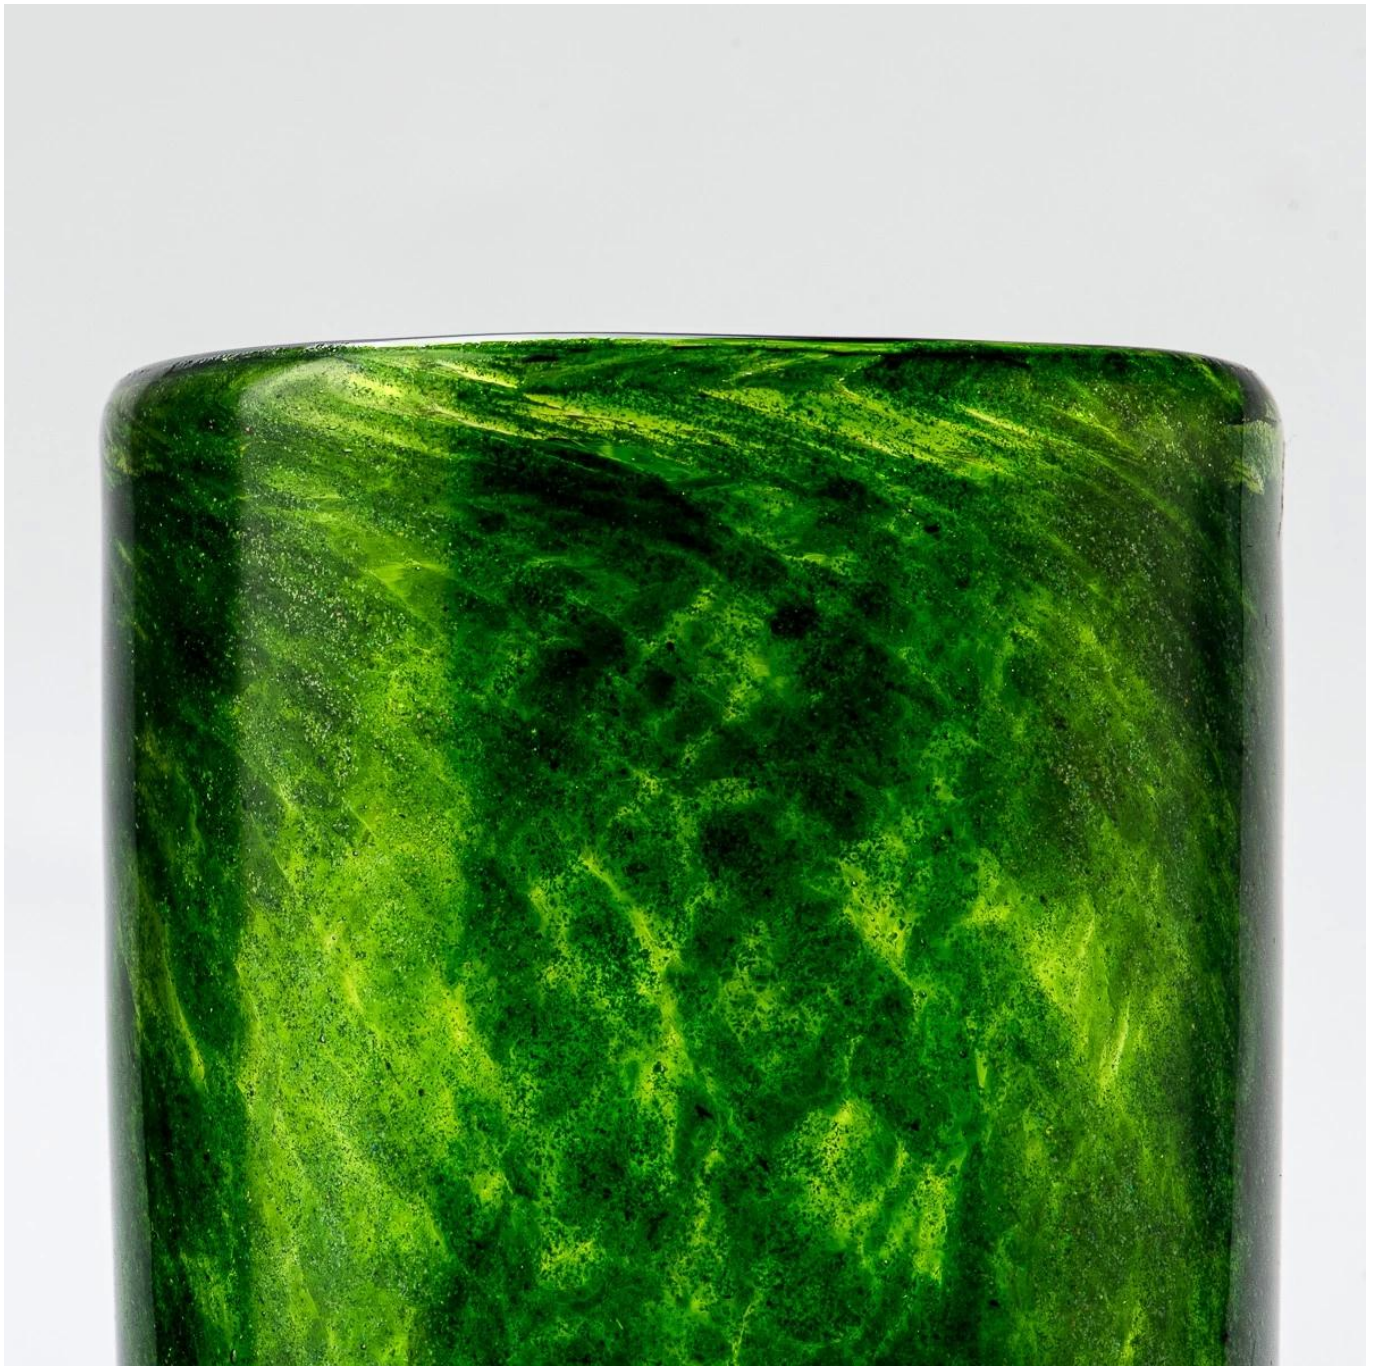

Supplier 8oz 10oz Handmade green Glass candle jars for candle making

Sunny Glasswares not only places OEM / ODM orders, but also helps many brands to start with product concepts.

Why choose Sunny.

product name	Supplier 8oz 10oz Handmade green Glass candle jars for candle making
Sample time	1. 5 days if there is glass shape and size 2. 15 days, if you need new shapes and sizes glass

Measure	SGHT24112004 Top dia: 83 mm Bottom dia: 79 mm Height: 106 mm Weight: 361 g Capacity: 369 ml MOQ: 5000 PCS
Packing	Normal packing, Individual gift box, PVC box, window box, color box, white box, etc
Delivery time	Within 35 days after the sample and order confirmed
Payment term	30% deposit by T/T in advance and the balance against the copy of B/L
Shipment	By sea, by air, by Express and your shipping agent is acceptable
Usage Occasion	Home decor, Wedding Decoration, Wedding Favors, Decoration enhancement