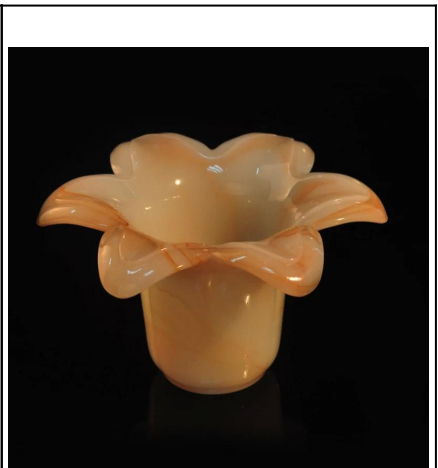

[Similar Products Link](#)