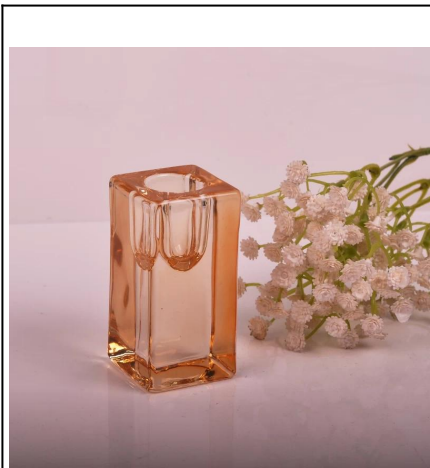

[Similar Products Link](#)