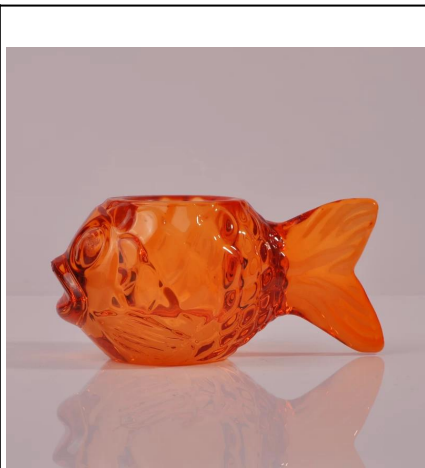

[Similar Products Link](#)