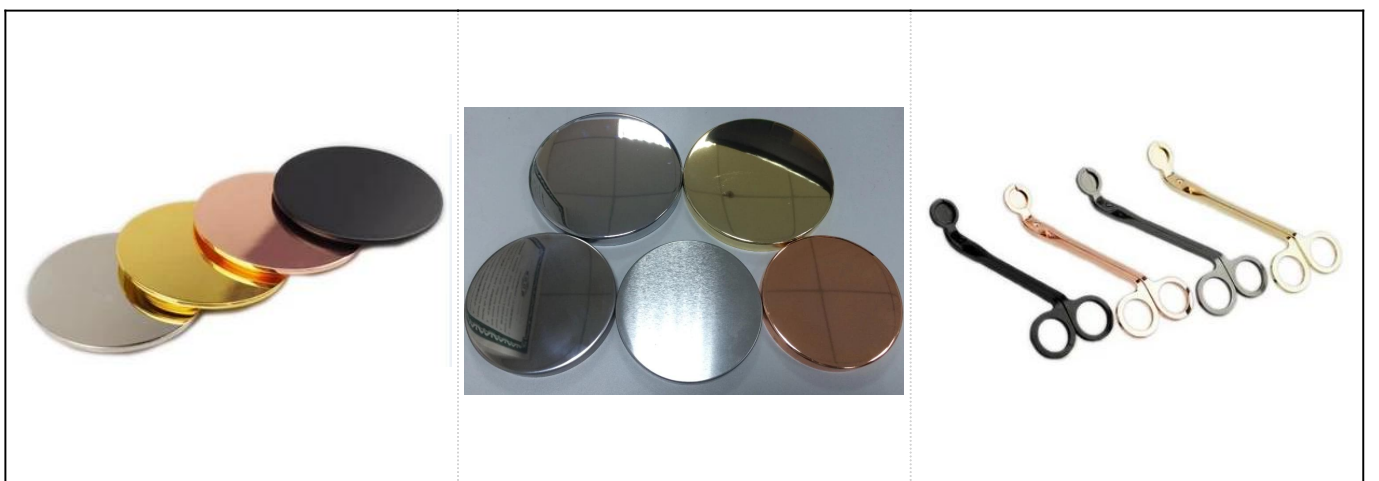

Matched accessories: