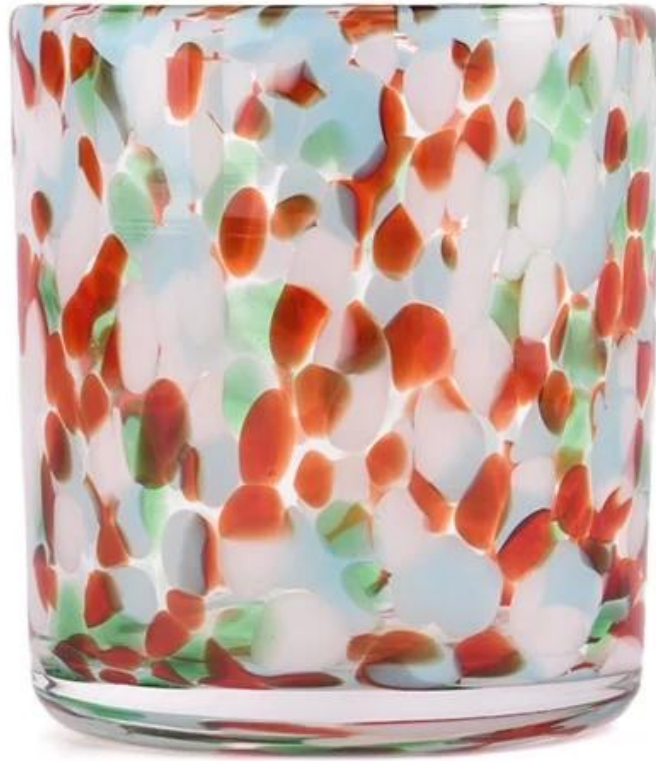

## product description

---

It's not just a [glass candle jar](#), it's a work of art. Our unique spot design makes each candle jar unique, like a treasure in nature.

Whether it's a quiet moment at night, or a happy time with friends, the spotted rainbow [glass candle jars](#) can create a warm and romantic atmosphere for you. It is not only a beautiful scenery in your home, but also a small blessing in your life.

This speckled rainbow **glass candle jars** makes a perfect gift for you. Whether it is given to relatives and friends, or as a holiday gift, it can convey your heart and blessings.

**Accessories - Lid**