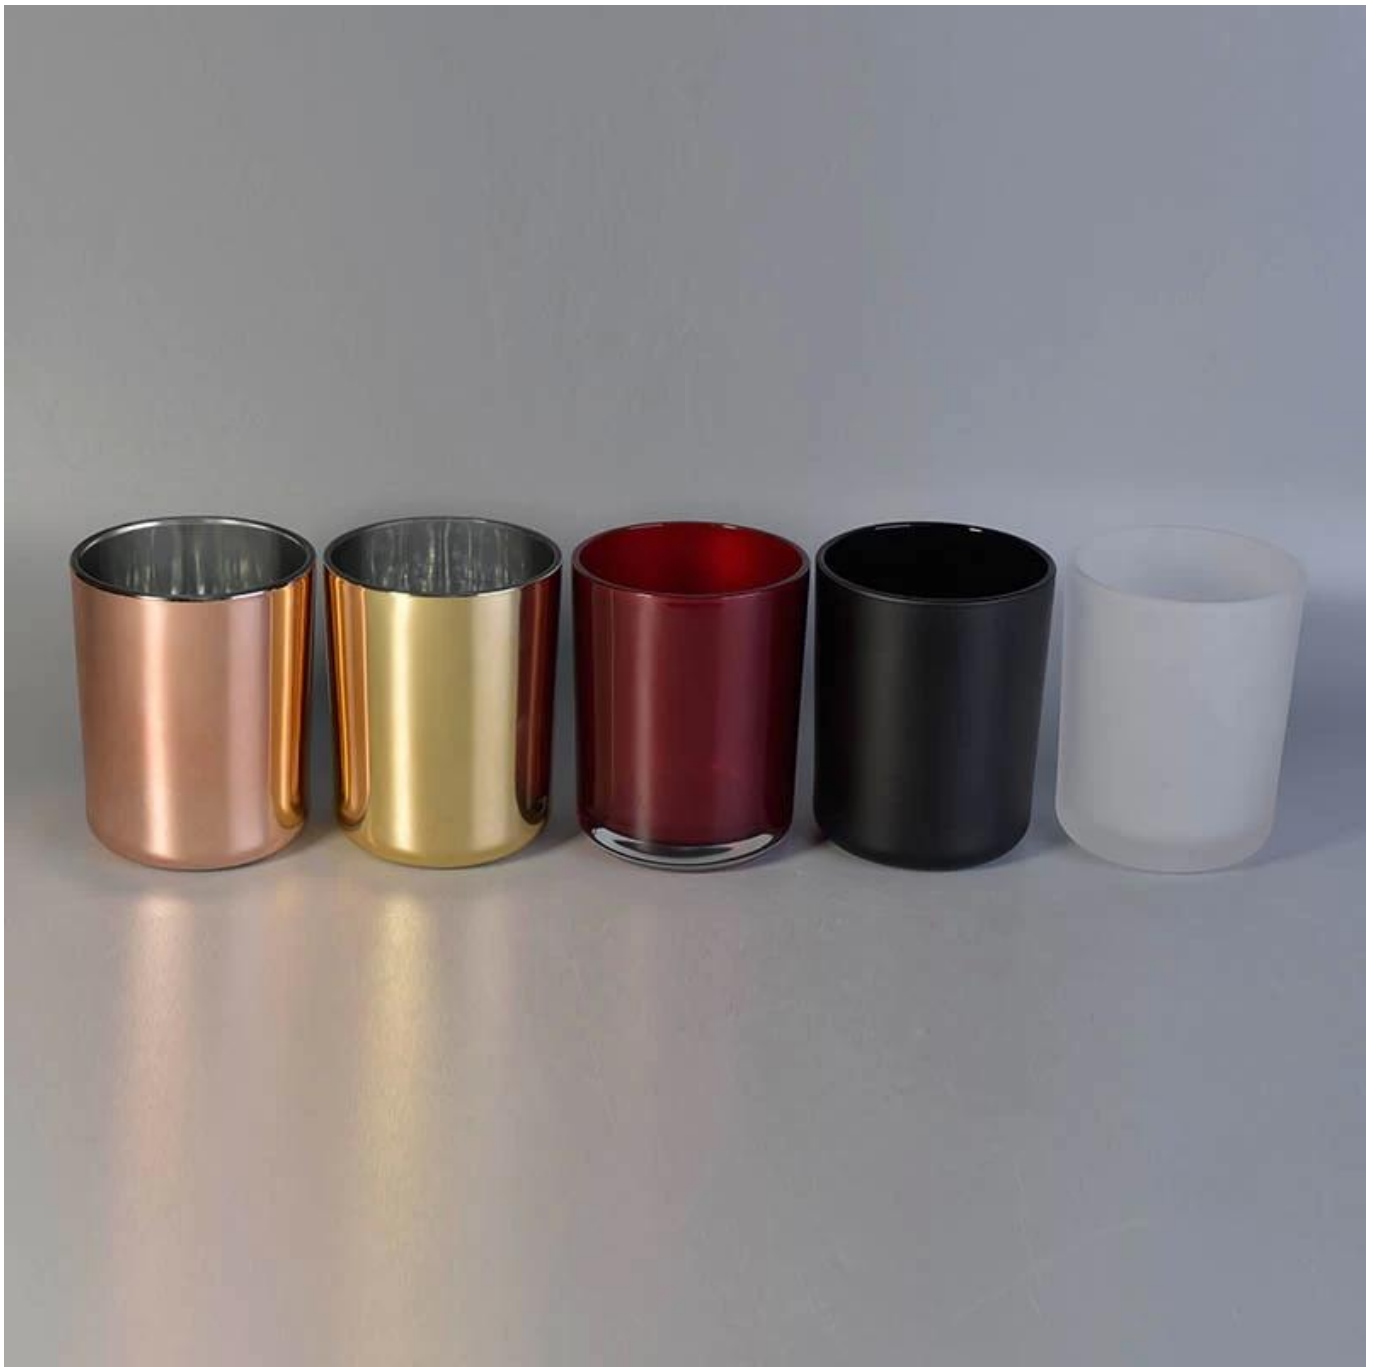

China Glass Candle Jar Wholesale Matte Black, Gold, Rose Gold 16 Oz

Product Details

Item Name	China Glass Candle Jar Wholesale Matte Black, Gold, Rose Gold 16 Oz
Item No.	SG10125
Size	Top dia:100mm Bottom dia:92mm Height:125mm Fill wax capacity:16oz
Brand name	Sunny Glassware
Sample time	1.5 days to exist in the shape and size of the products 2:15 days if you need new shape and size of products

Packing	Normal safety exporting carton packaging: normal 24pcs / 36pcs / 48pcs per carton
MOQ	3,000pcs
Delivery time	Within 35 days after order confirmed
Payment terms	30% deposit by T / T in advance, the balance after showing the copy of B / L
Product Feature	<ol style="list-style-type: none">1.High quality and competitive prices2.Meet FDA, SGS, LFGB test etc.3.Eco-friendly4.Widely applies to wedding, party, house, bar etc.5.Machine made