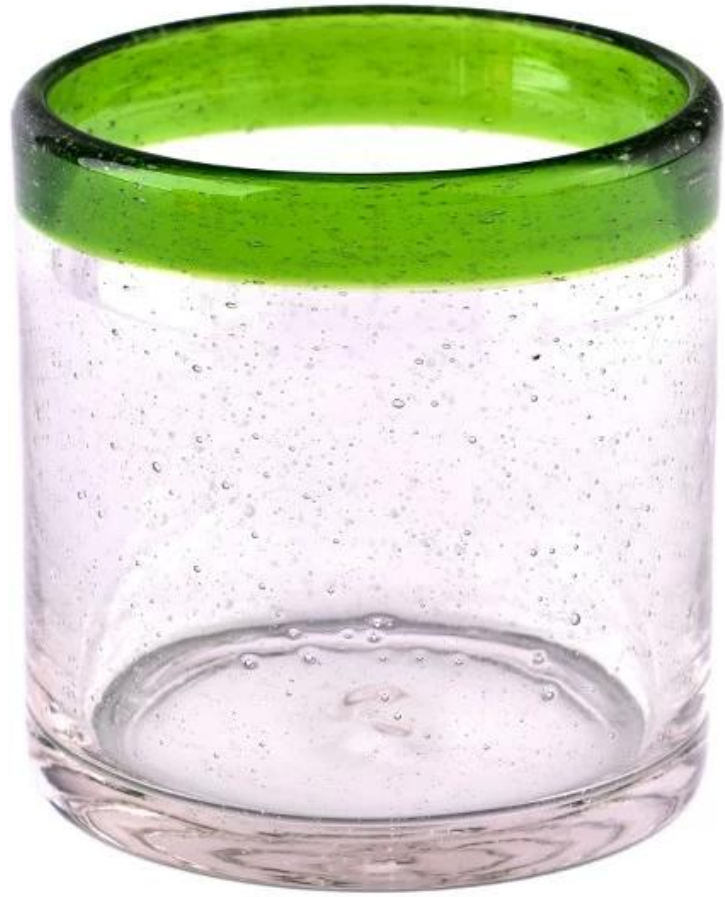

# Bubble Glass Candle Holders 11oz Glass Candle Vessels

Sunny Glasswares not only places OEM / ODM orders, but also helps many brands to start with product concepts.

## Why choose Sunny.

product name	<b>Bubble Glass Candle Holders 11oz Glass Candle Vessels</b>
Sample time	1. 5 days if there is glass shape and size 2. 15 days, if you need new shapes and sizes glass
Packing	Normal packing, Individual gift box, PVC box, window box, color box, white box, etc
Delivery time	Within 35 days after the sample and order confirmed
Payment term	30% deposit by T/T in advance and the balance against the copy of B/L
Shipment	By sea, by air, by Express and your shipping agent is acceptable
Usage Occasion	Home decor, Wedding Decoration, Wedding Favors, Decoration enhancement