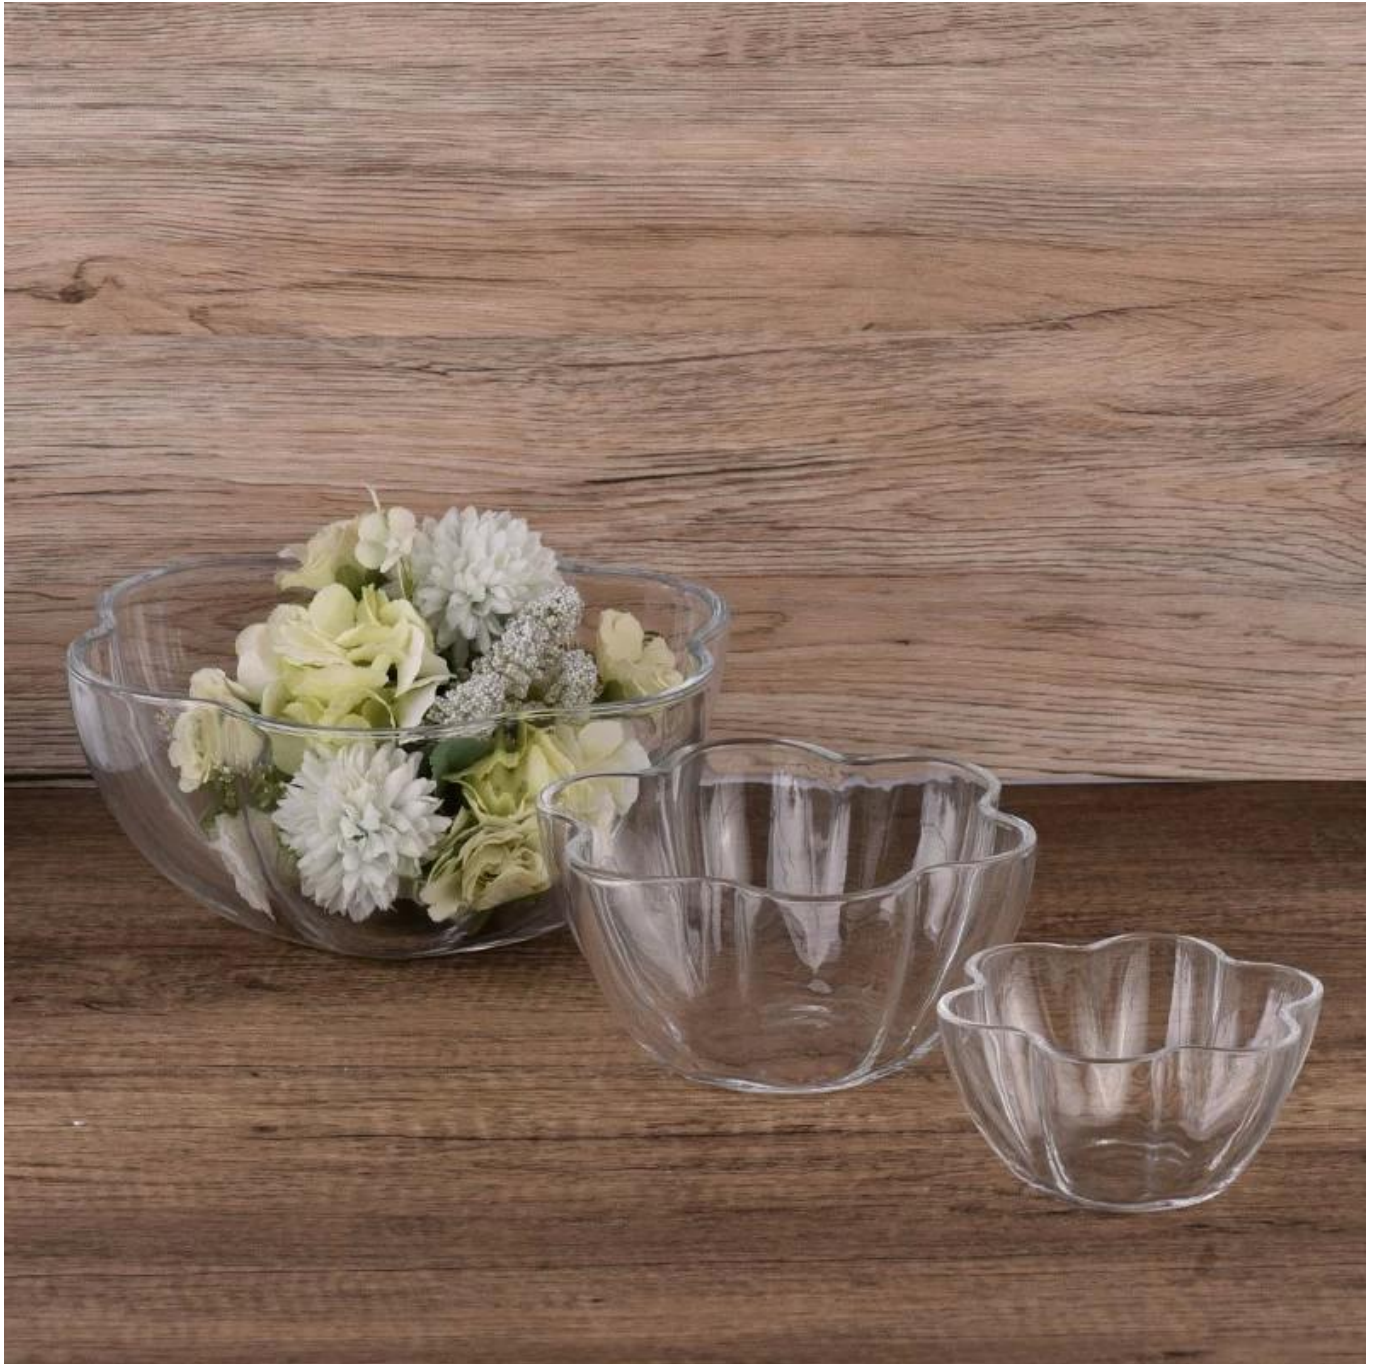

10oz empty glass candle container for home decor

Sunny Glasswares not only places OEM / ODM orders, but also helps many brands to start with product concepts.

Why choose Sunny.

product name	10oz empty glass candle container for home decor
Sample time	1. 5 days if there is glass shape and size 2. 15 days, if you need new shapes and sizes glass

Measure	Item No:SGJSJ24073103 Top dia: 129 mm Bottom dia: 46 mm Height: 64.5 mm Weight: 277 g Capacity: 395 ml
Packing	Normal packing,Individual gift box, PVC box, window box, color box, white box, etc
Delivery time	Within 35 days after the sample and order confirmed
Payment term	30% deposit by T/T in advance and the balance against the copy of B/L
Shipment	By sea,by air,by Express and your shipping agent is acceptable
Usage Occasion	Home decor,Wedding Decoration,Wedding Favors,Decoration enhancement