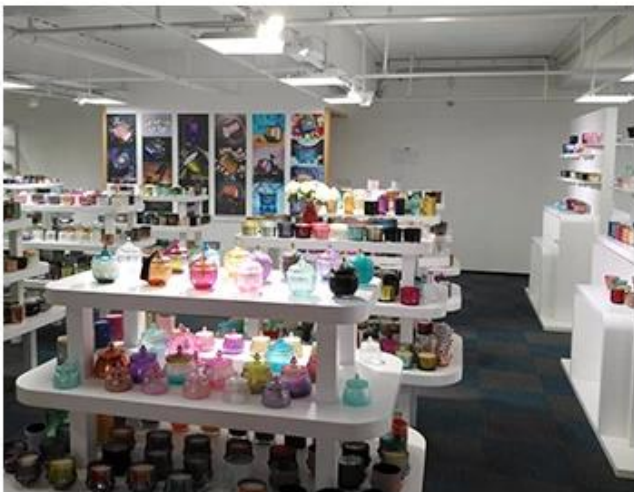

sampel Bilik dan pameran perdagangan

SAMPLE ROOM

There are more than 5000 products in
sample room of Sunny Glassware
for your reference. No second Co. in China!

EXHIBITION

“

We have taken part in various exhibitions since 2002 year, like Shanghai, London, Las Vegas, Hongkong show.