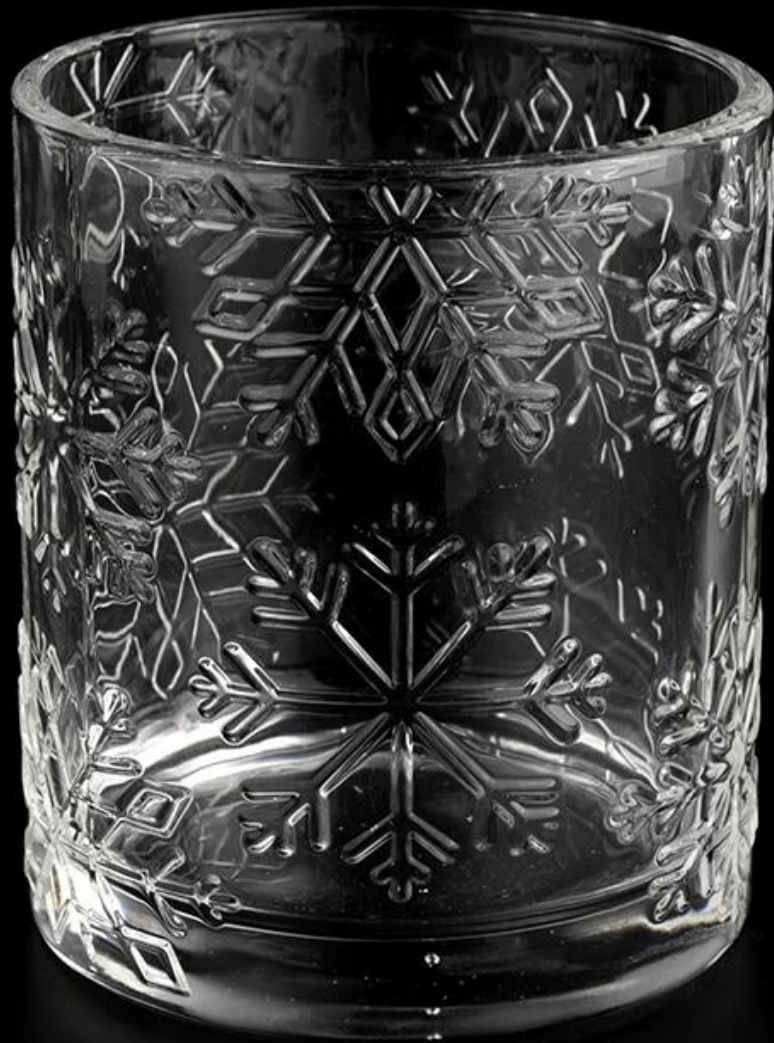

Luxury 14oz transparent snowflake glass cylinder candle jars wholesale

Sunny Glasswares not only places OEM / ODM orders, but also helps many brands to start with product concepts.

Why choose Sunny

Nama Produk	Luxury 14oz transparent snowflake glass cylinder candle jars wholesale
-------------	--

Sample masa	1. 5 hari jika terdapat bentuk dan saiz kaca 2. 15 days, if you need new shapes and sizes glass
Ukuran	Item:SGYH22022313 Top dia: 85mm Bottom dia: 85mm Height: 100mm Weight: 411g Capacity: 400ml
Packing	Normal packing,Individual gift box, PVC box, window box, color box, white box, etc
Delivery masa	Within 35 days after the sample and order confirmed
Payment term	30% deposit by T/T in advance and the balance against the copy of B/L
Shipment	By sea,by air,by Express and your shipping agent is acceptable
Usage Occasion	Home decor,Wedding Decoration,Wedding Favors,Decoration enhancement