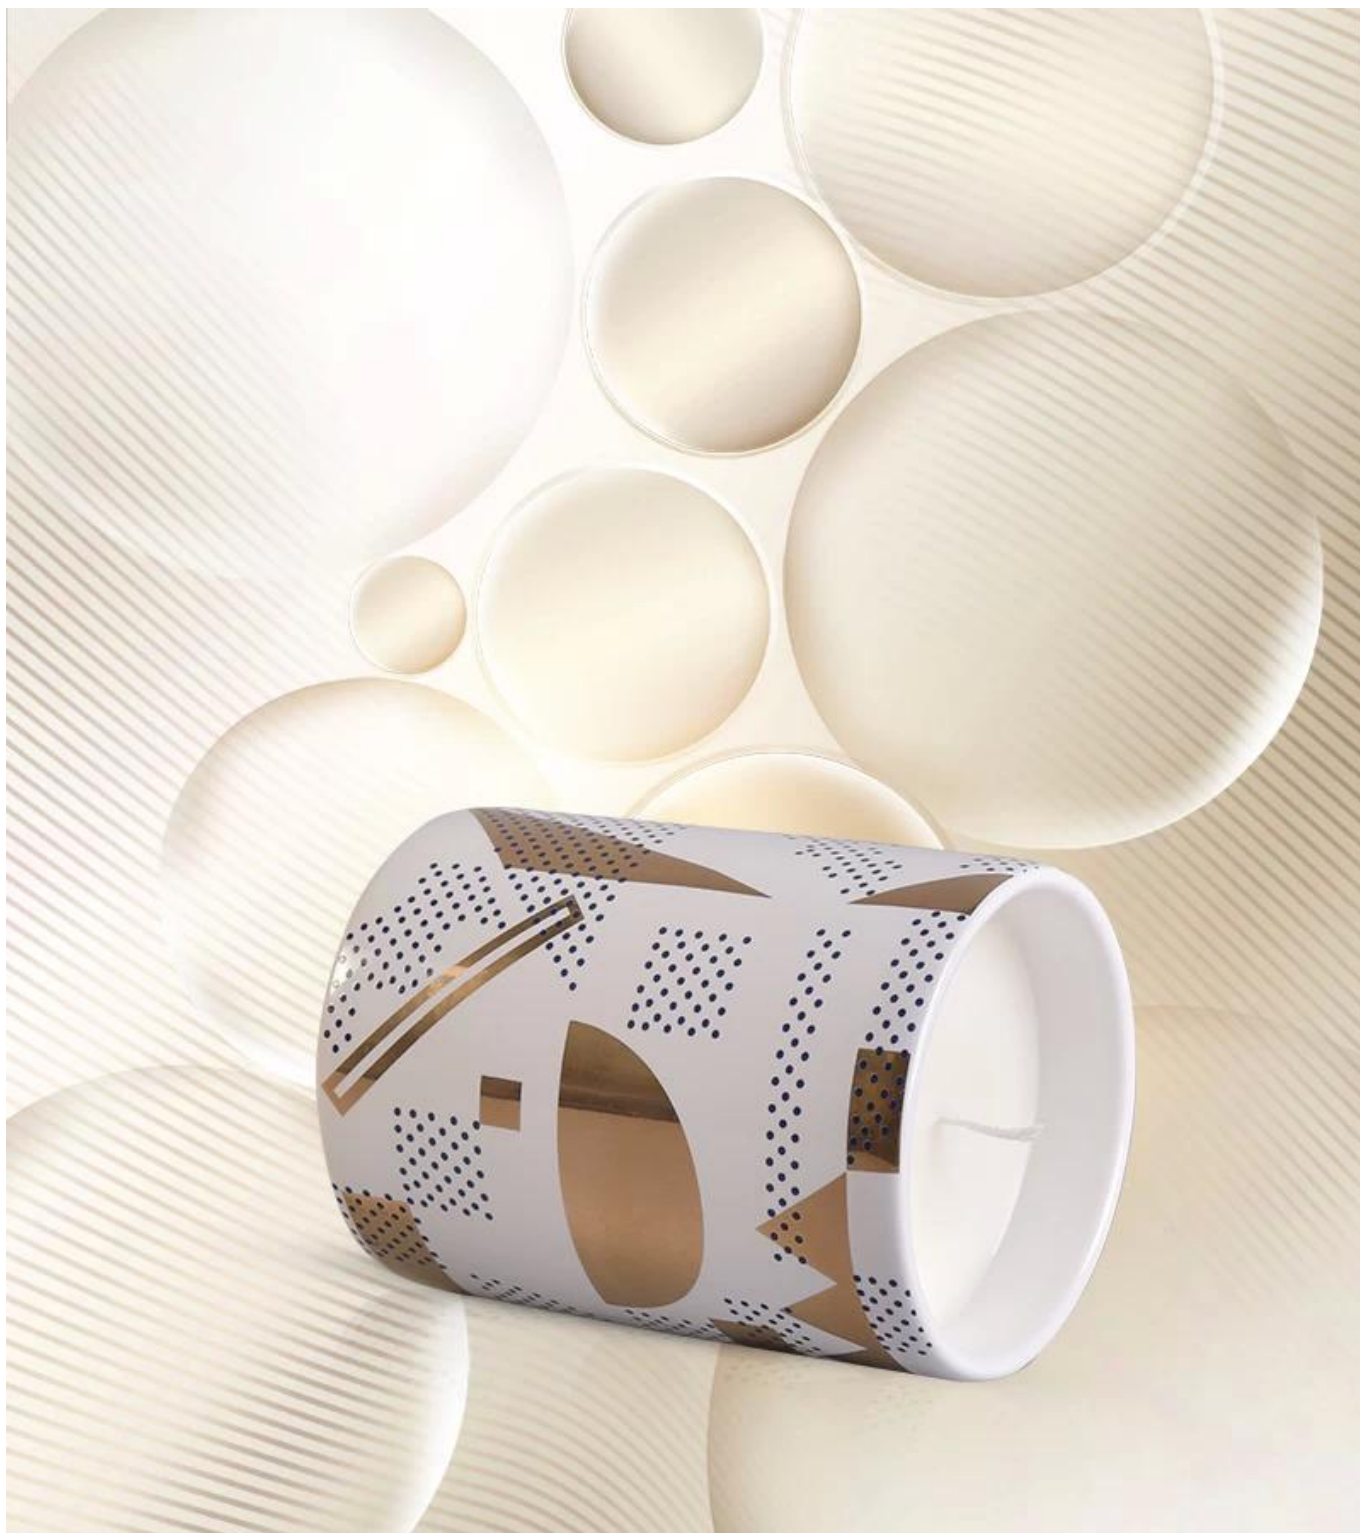

Pemegang Lilin Keramik Borong 11 oz Decal Emas Balang Lilin Mewah

Capacity	313ml
weight	236g

PS:

Sunny Glassware had applied the patent for our own designs they are protected by copyright and not allowed to show any other vendors to quote or copy. Meanwhile, it can be your private label product and won't supply others once you place order with defined qty.