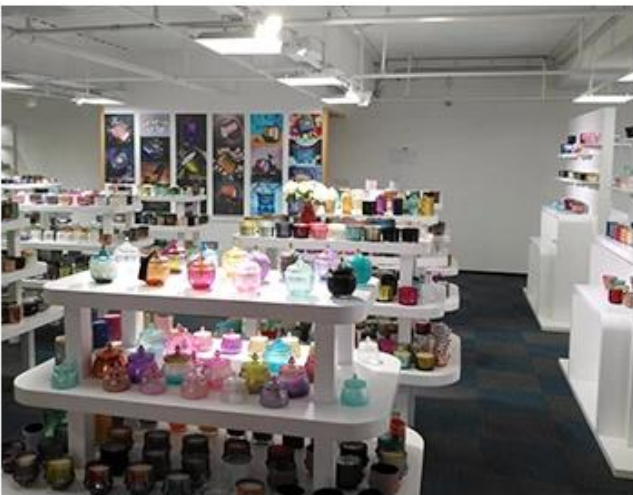

SAMPLE ROOM

There are more than 5000 products in
sample room of Sunny Glassware
for your reference. No second Co. in China!

Factory Show

□□□ □□□□