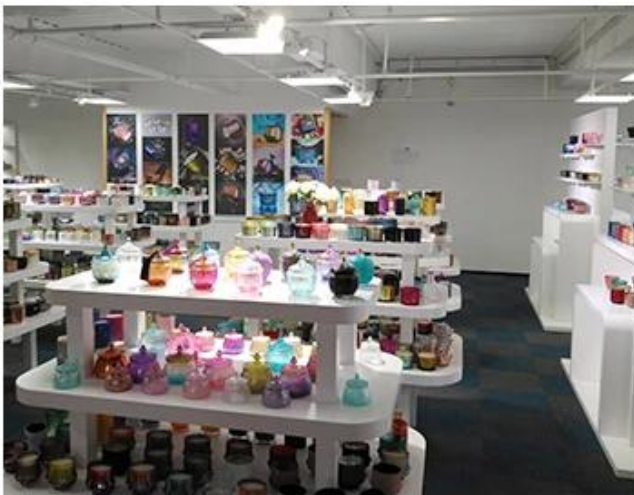

SAMPLE ROOM

There are more than 5000 products in
sample room of Sunny Glassware
for your reference. No second Co. in China!

□□□□□□

Award-winning team of designers has won the trust of many upscale brands like NEST Fragrance. The talented design team is unmatched in China.