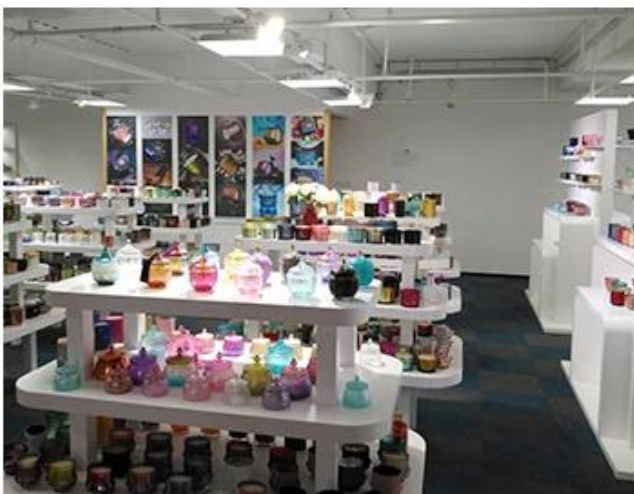

SAMPLE ROOM

There are more than 5000 products in
sample room of Sunny Glassware
for your reference. No second Co. in China!

□□□□□□

Award-winning team of designers has won the trust of many upscale brands like NEST Fragrance. The talented design team is unmatched in China.