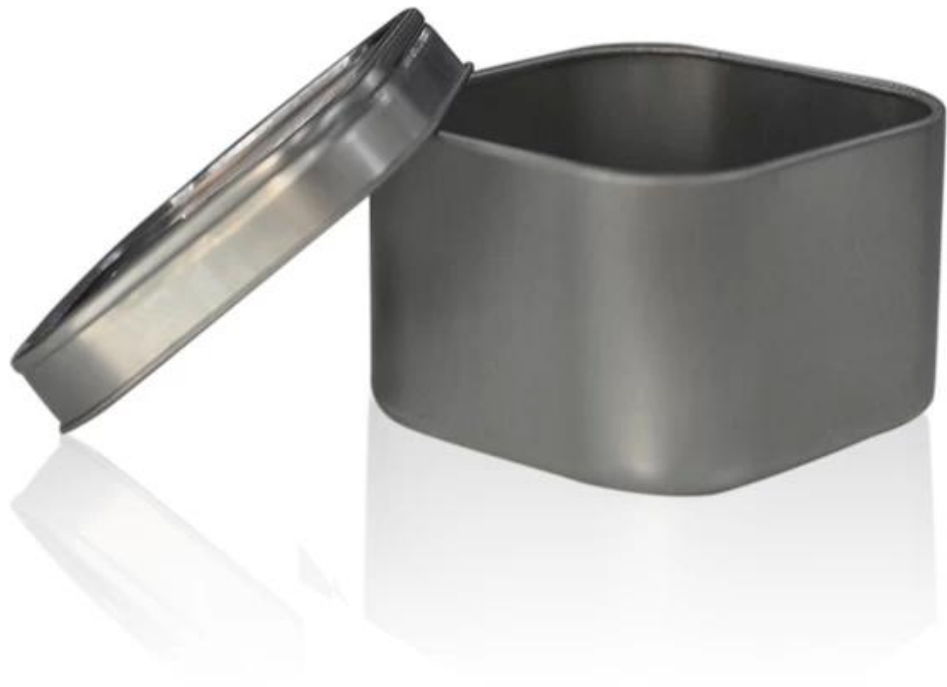

Product Details

Every day is sunny day

| | |
|------------------|--|
| Item No. | SGQH15010802 |
| Material | Tinplate |
| Process | Machine Made |
| Samples time | 15 days after Art work and payment receipt |
| Packing | Normal packing,1pc per polybag,150pcs per carton |
| Product Capacity | 500,000~1,000,000 pcs per month |
| Delivery time | 45 days after the sample and order confirmed |
| Payment terms | 30% deposit by T/T in advance and the balance against the copy of B/L |
| Shipment | By sea, by air, by Express and your shipping agent is acceptable |
| Product Features | <ol style="list-style-type: none">1. Machine made tinplate candle holder with high quality2. Suitable for used in hotel, home, etc.3. It is eco-friendly4. Meet FDA , CA 65 test |
| For your choices | <ol style="list-style-type: none">1. Different designs and sizes for choice2. Any color painted, electroplate, pattern laser carver processing3. Special package like shrink wrap, color gift box, white gift box etc.4. We have exclusive workers for quality control5. We have professional workshop and warehouse to ensure the delivery time |

More Product Pictures

Every day is sunny day

 Similar Products Link *Every day is sunny day*

[colored glass candle cup](#)

[decoration glass candle holder](#)

[clear candlestick glass](#)

Our Company & Sample Room *Every day is sunny day*