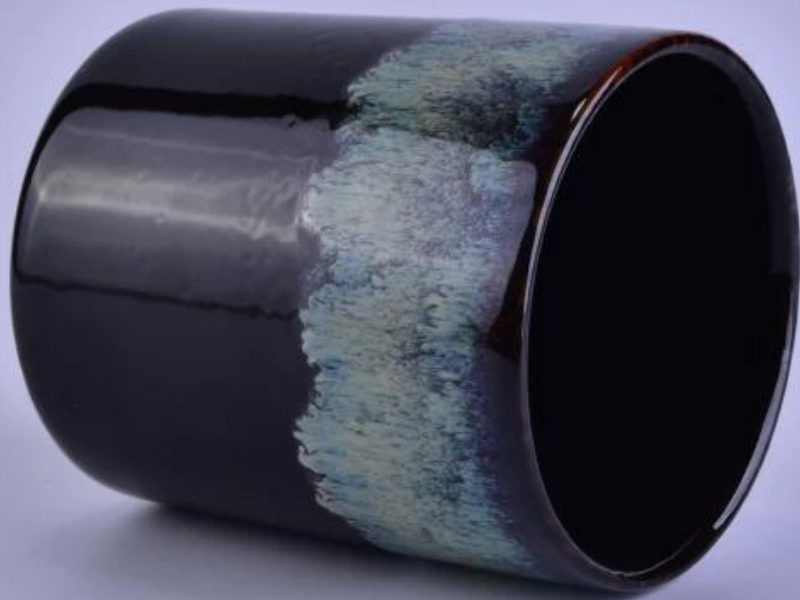

# Gradient color ceramic candle holders

## Product Details

Item Name	<a href="#">Gradient color ceramic candle holders</a>
Item No.	SGSN16121616
Size	Top dia:86mm Bottom dia:80mm Height:100mm Weight:320 g Capacity:370ml About 8~9 OZ wax
Brand name	Sunny Glassware
Sample time	1. 5 days to exist in the shape and size of the products 2. 15 days if you need new shape and size of products
Packing	Security packaging normal 24pcs / 36pcs / 48pcs per carton etc. export with egg divider
Moq	5,000pcs
Delivery time	Within 35 days after order confirmed
Payment terms	30% deposit by T / T in advance, the balance after showing the copy of B / L
Product Feature	1.High quality and competitive prices 2.Meet FDA, SGS, LFGB test etc. 3.Eco-friendly 4.Widely applies to wedding, party, house, bar etc. 5.Machine made

## More Product Pictures

Similar Products Link

[Colored Christmas Hollow Ceramic Votive Candle Holder](#)

[Wholesale Colored Christmas Hollow Ceramic Candle Jar](#)

[Christmas decorative hand made colored hollow ceramic candle jar](#)