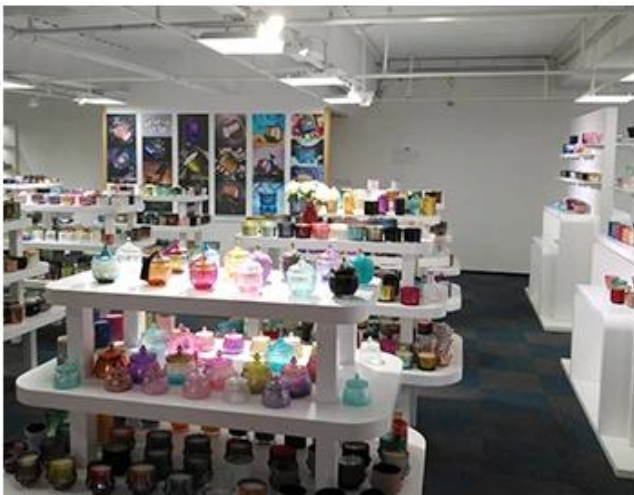

# SAMPLE ROOM

---

There are more than 5000 products in  
sample room of Sunny Glassware  
for your reference. No second Co. in China!

□□□□□□

Award-winning team of designers has won the trust of many upscale brands like NEST Fragrance. The talented design team is unmatched in China.