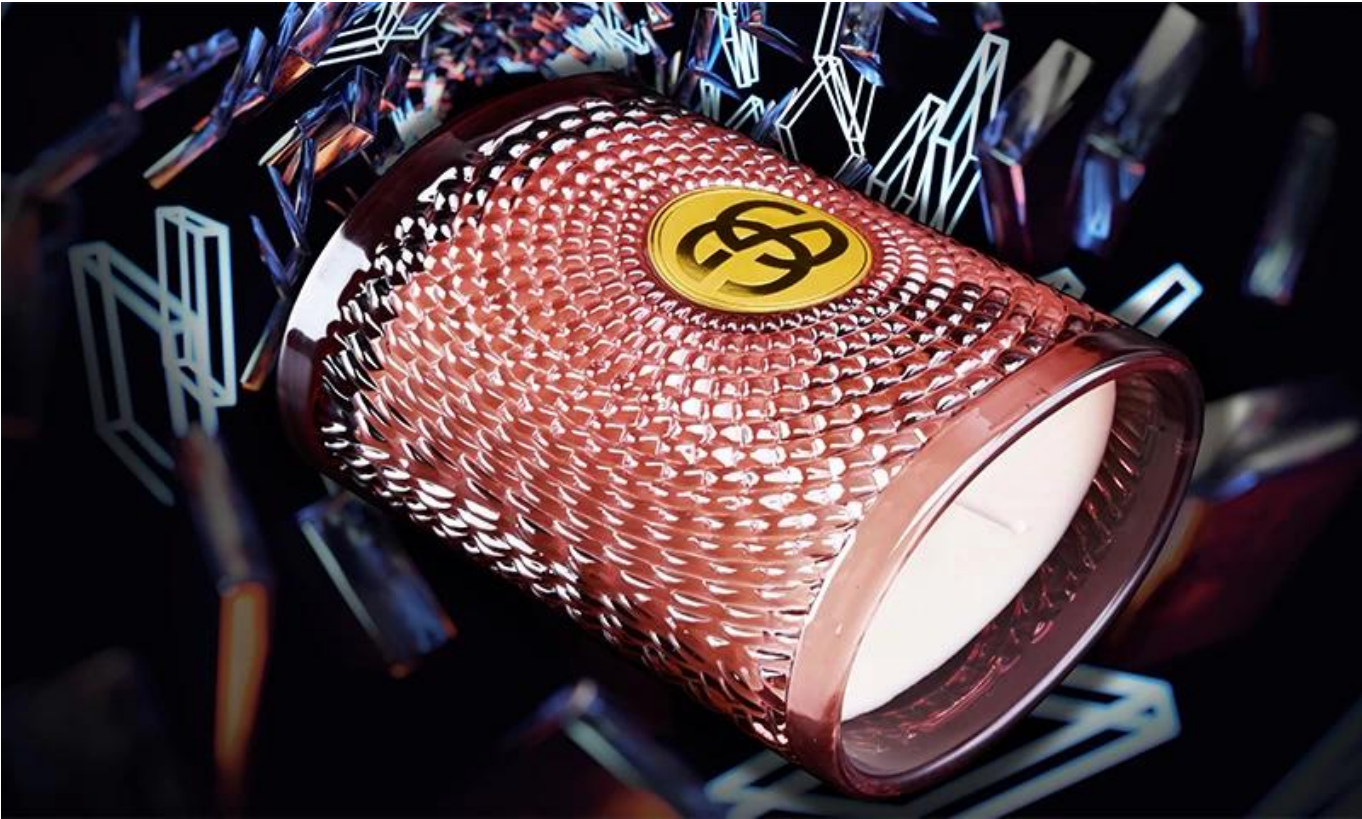

Capacity	360ml
weight	472g

PS:

Sunny Glassware had applied the patent for our own designs they are protected by copyright and not allowed to show any other vendors to quote or copy. Meanwhile, it can be your private label product and won't supply others once you place order with defined qty.