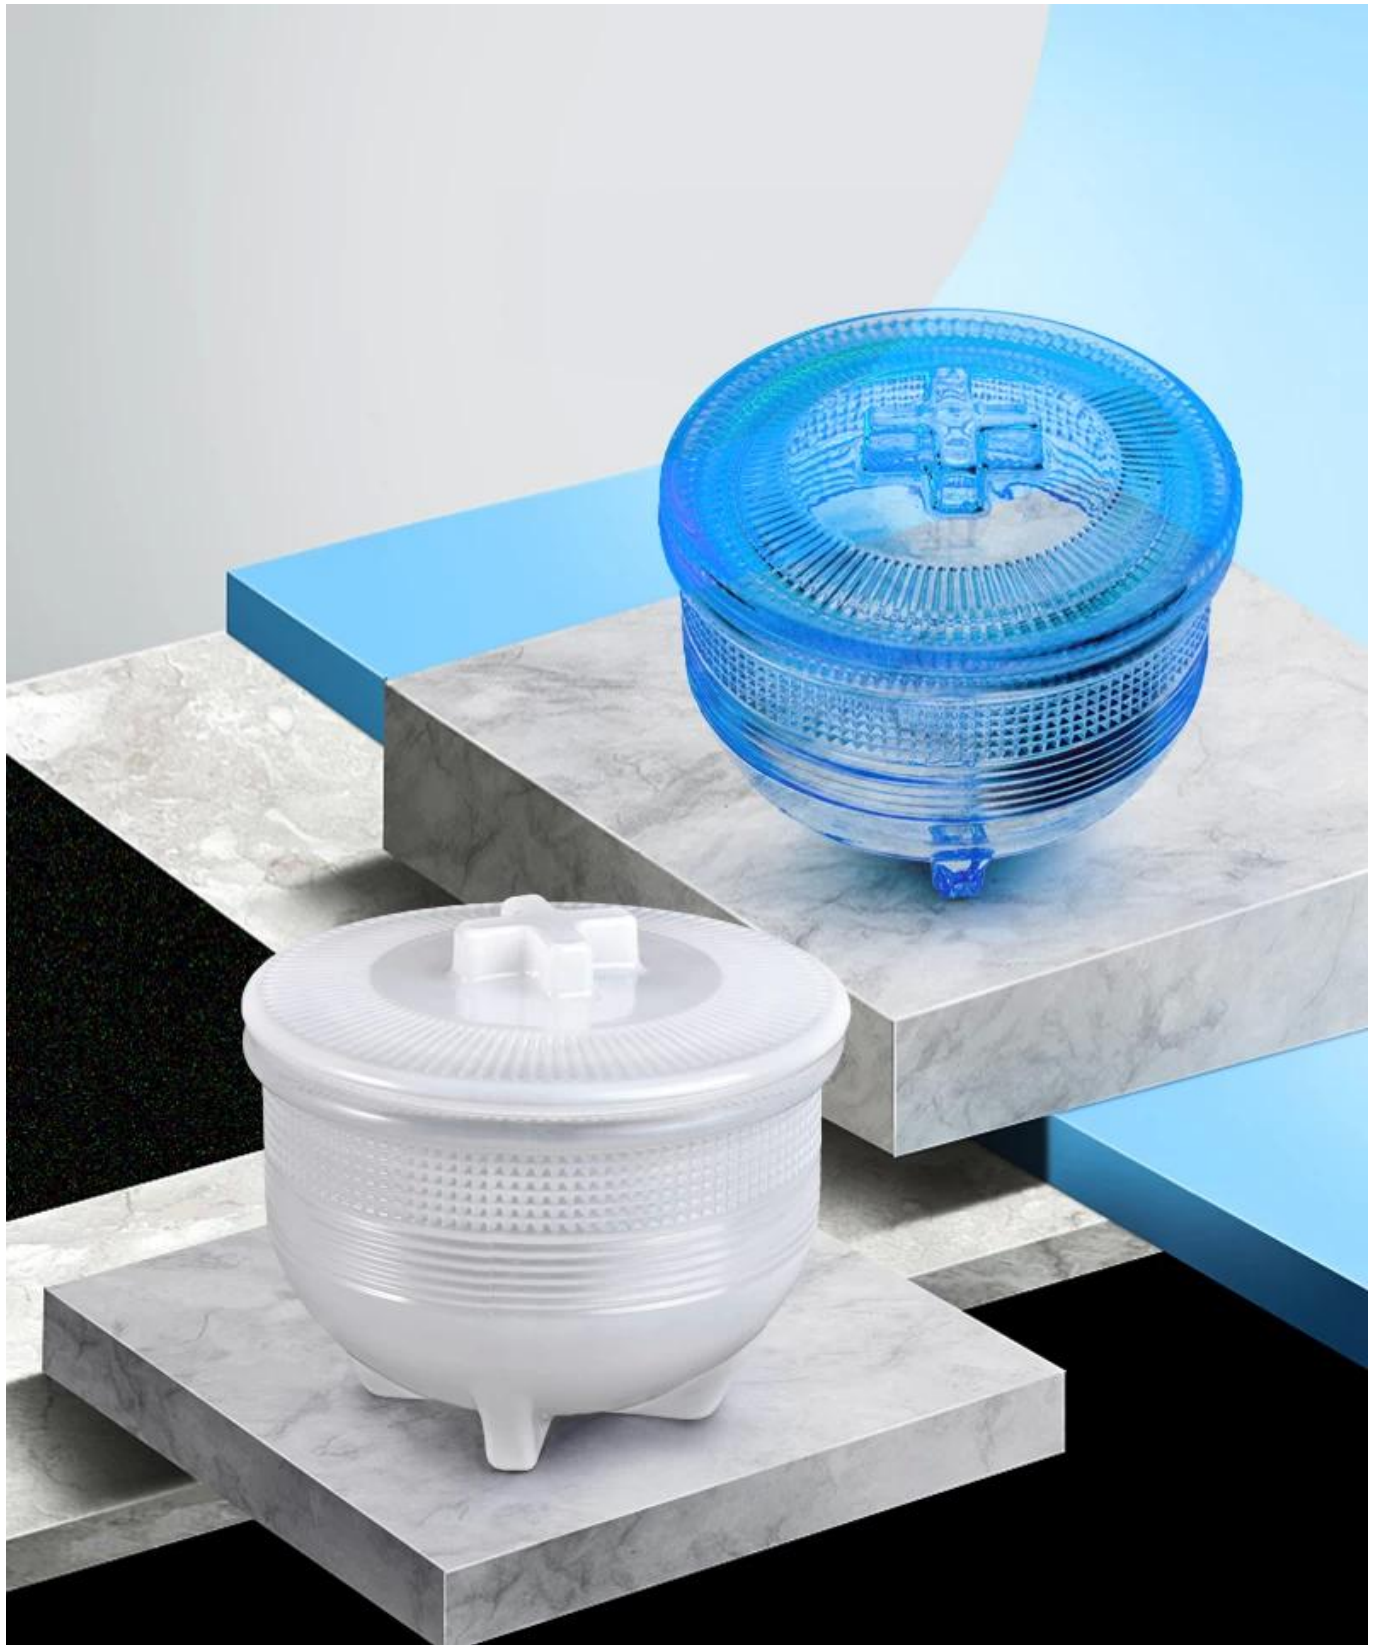

Sunny Glassware strictly protect the customers' designs, all the newly designed items from us haven't been copied in three years.

Capacity	310ml
----------	-------

weight	365g
--------	------

Lid Weight:140g

On-time Shipment: **Very satisfied** (5 stars)

Matte Black Glass Candle Jar With Lids

★★★★★

The samples were well packaged and the quality of the jars are perfect exactly wh at I was hoping they would look like from seeing pictures from the supplier.