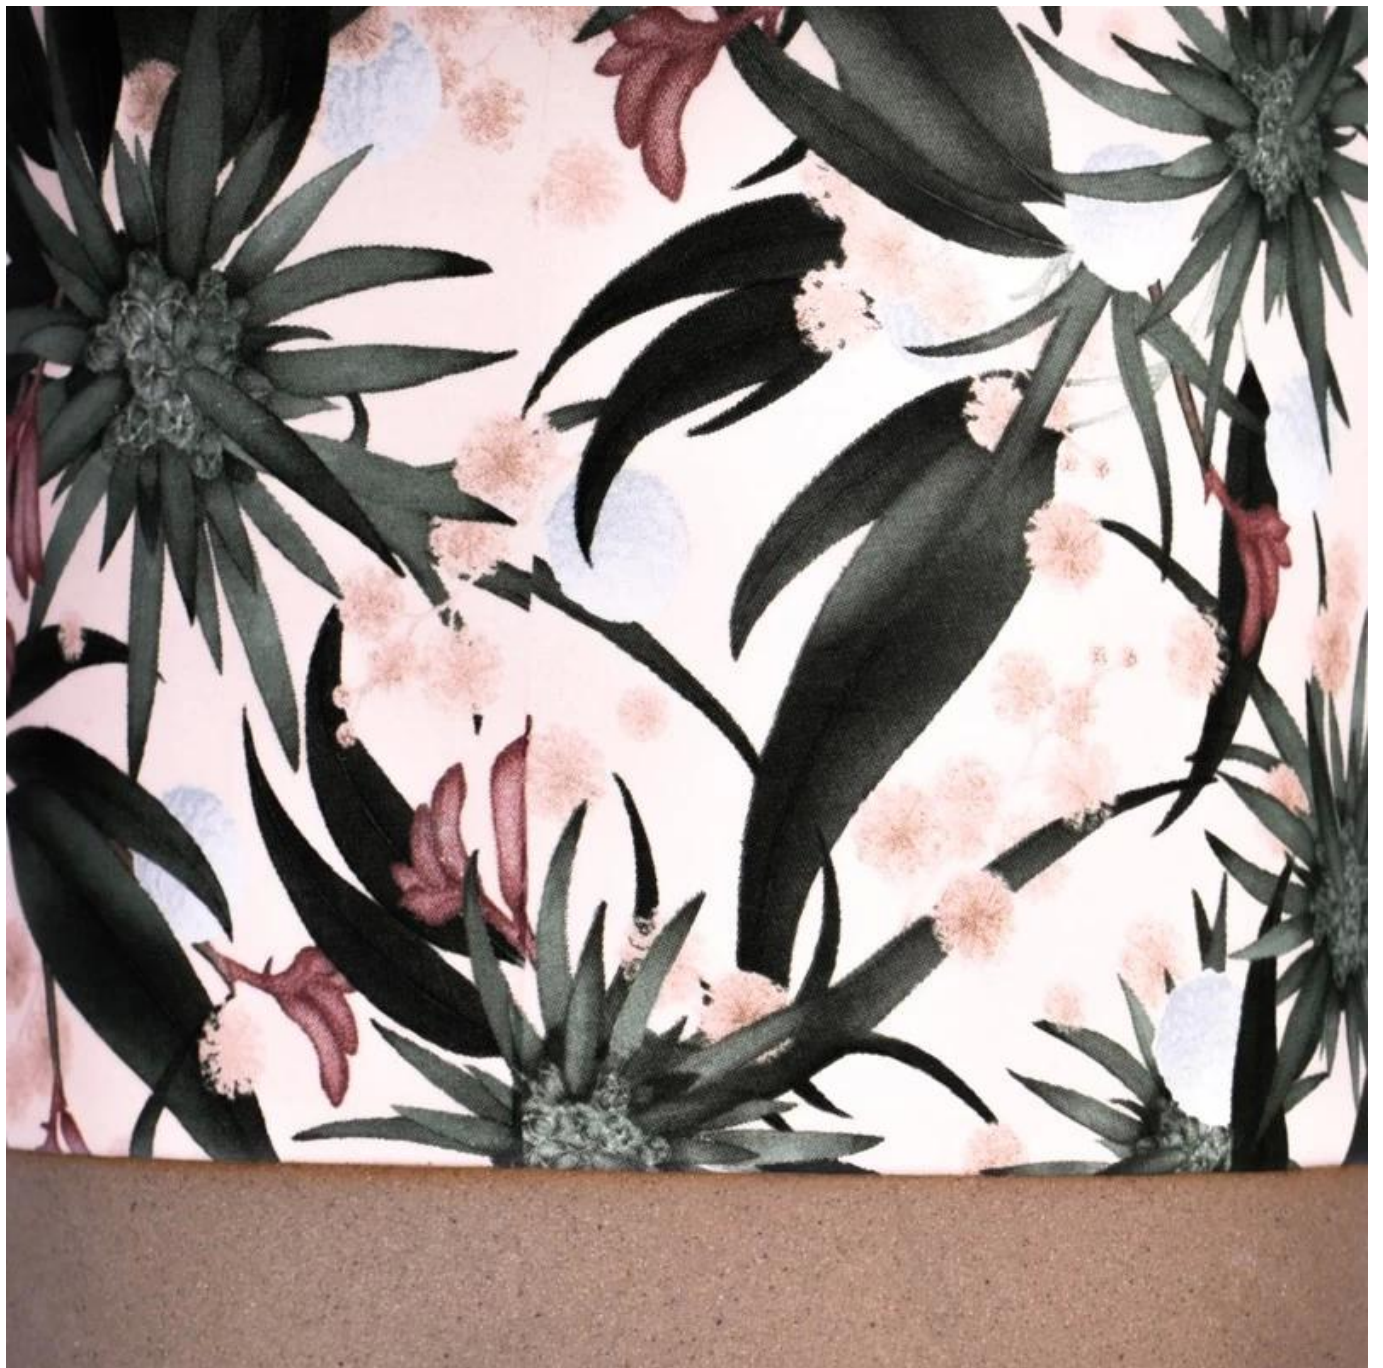

70 00000000	00000000000000000000 Sunny Worldwide Logistics[SZ]Limited	*00000000000000000000 *00000000000000000000 *00000 *00000000000000000000
-------------	--	---

000000

MAIN PRODUCTS

Glass Candle Holders