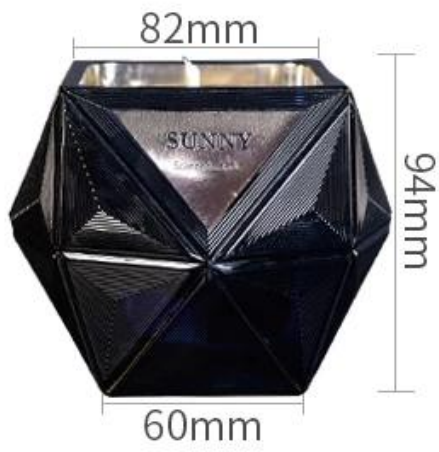

**Vendita all'ingrosso 300 ml di candela di vetro di vetro
multi-angolo di progettazione Logo OEM Supporto OEM**

Exquisite Embossed Pattern

Capacity

300ml

Weight

1076g

PS:

Sunny Glassware had applied the patent for our own designs they are protected by copyright and not allowed to show any other vendors to quote or copy. Meanwhile, it can be your private label product and won't supply others once you place order with defined qty.