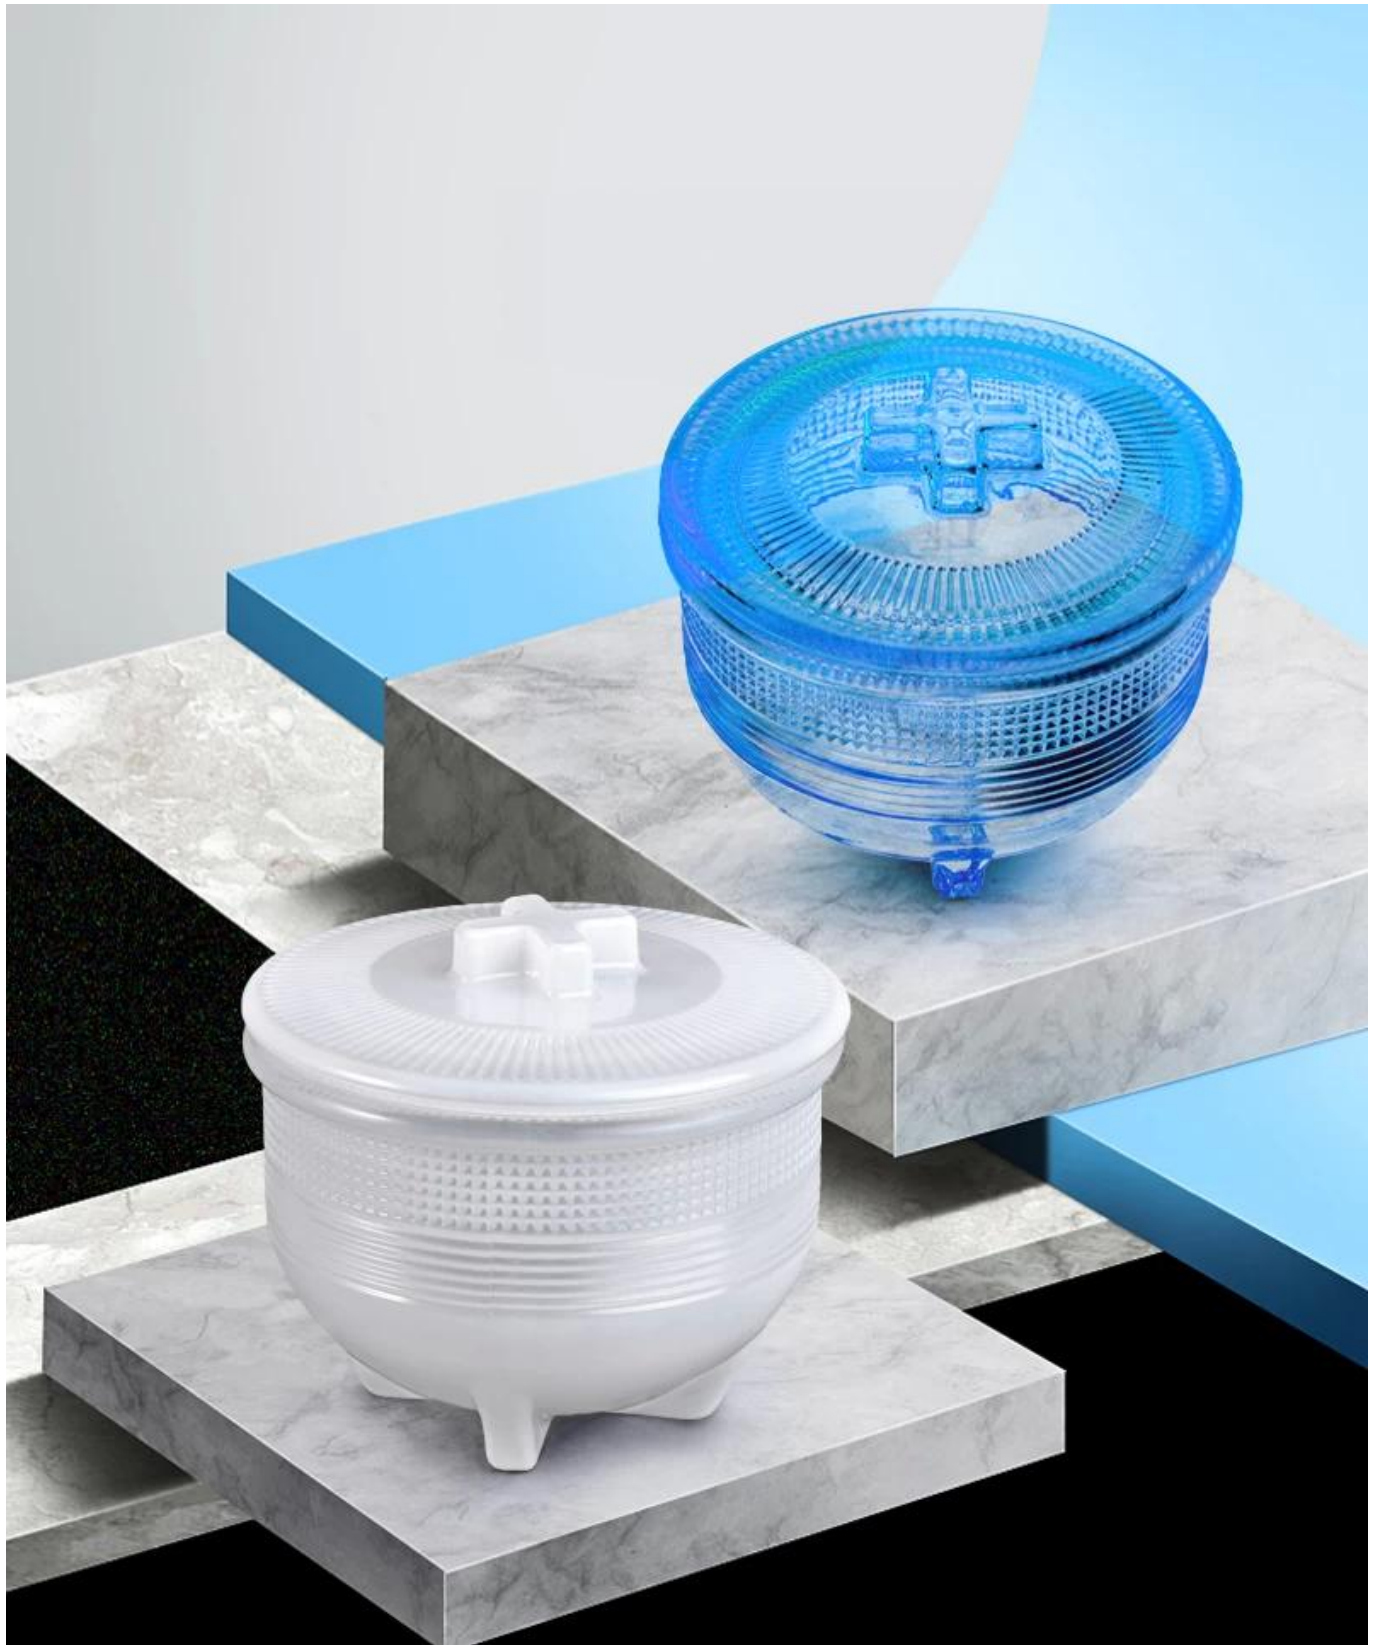

## **11 once di vasetti di candela di vetro di lusso con coperchio incrociato e supporto**

Sunny Glassware strictly protect the customers' designs, all the newly designed items from us haven't been copied in three years.

Capacity	310ml
----------	-------

weight	365g
--------	------

Lid Weight:140g

Dia: 110mm

Height: 25mm