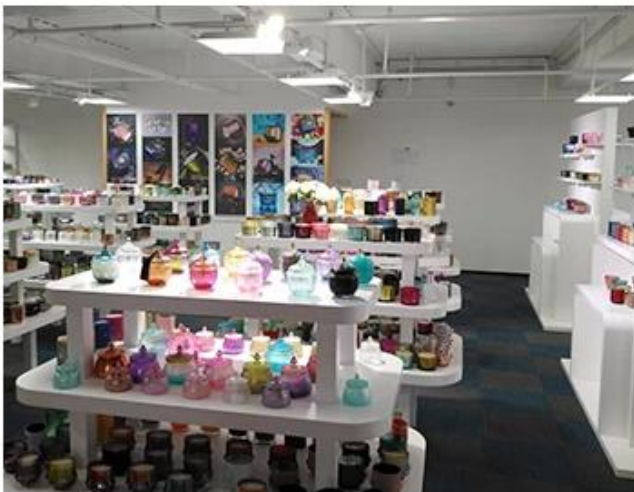

échantillon Chambre et salon commercial

SAMPLE ROOM

There are more than 5000 products in
sample room of Sunny Glassware
for your reference. No second Co. in China!

EXHIBITION

“

We have taken part in various exhibitions since 2002 year, like Shanghai, London, Las Vegas, Hongkong show.