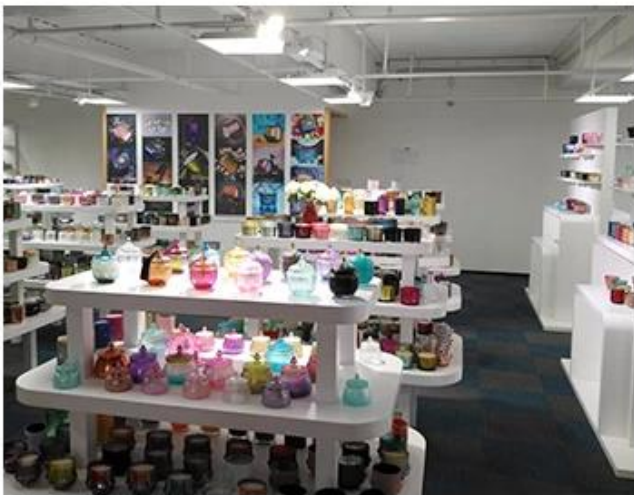

# CERTIFICATES

échantillon Chambre et salon commercial

# SAMPLE ROOM

---

There are more than 5000 products in  
sample room of Sunny Glassware  
for your reference. No second Co. in China!