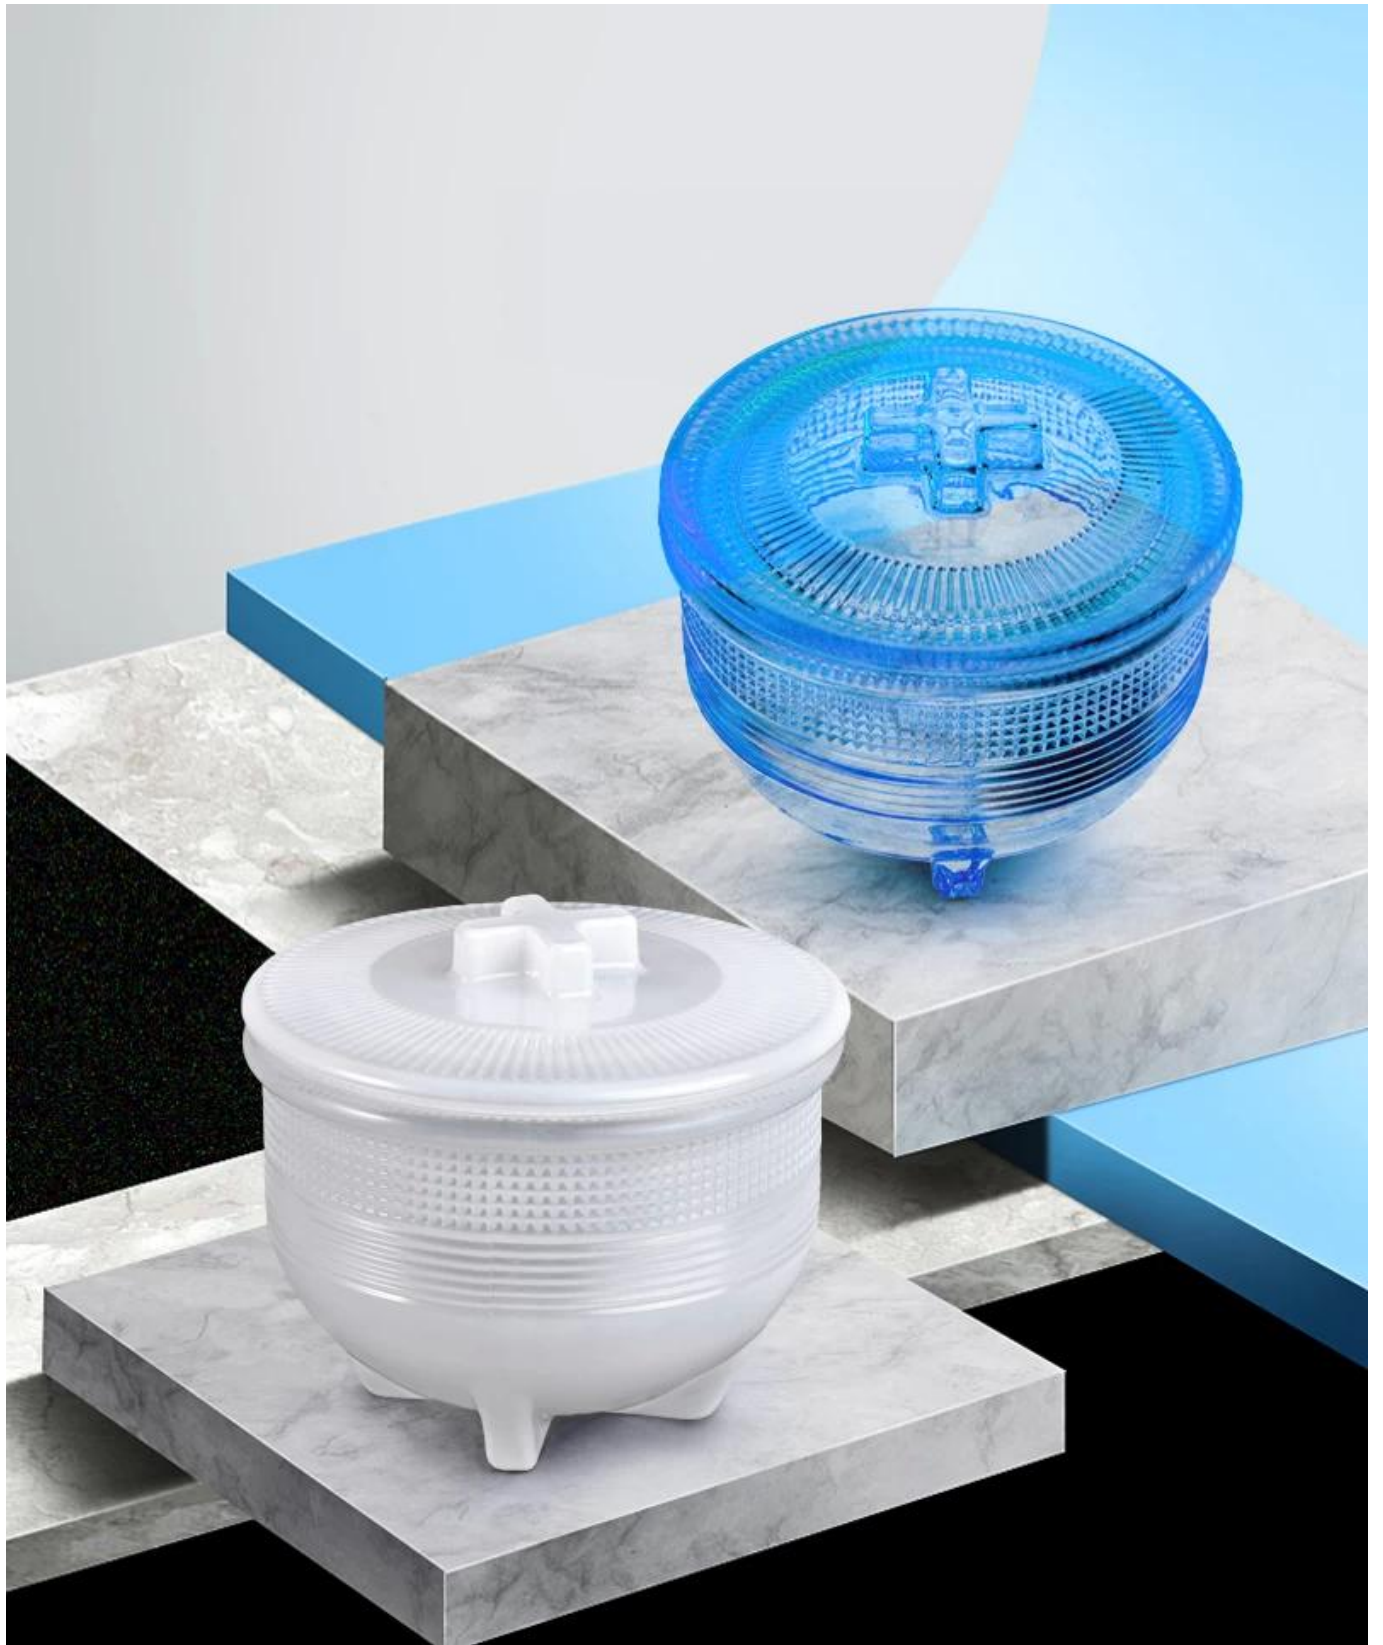

## **Pocs de bougie en verre de 11 oz de luxe avec couvercle et support**

Sunny Glassware strictly protect the customers' designs, all the newly designed items from us haven't been copied in three years.

Capacity	310ml
----------	-------

weight	365g
--------	------

Lid Weight:140g

Dia: 110mm

Height: 25mm