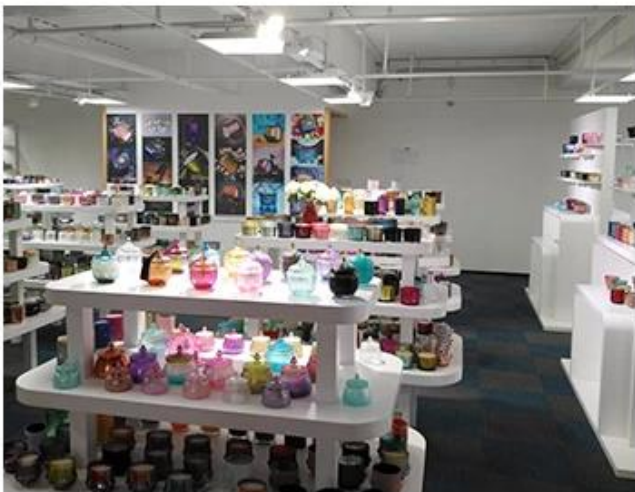

of course, we can customize
Individual gift box for you.

Carton

Wooden case

Pallet

CERTIFICATES

SAMPLE ROOM

There are more than 5000 products in
sample room of Sunny Glassware
for your reference. No second Co. in China!