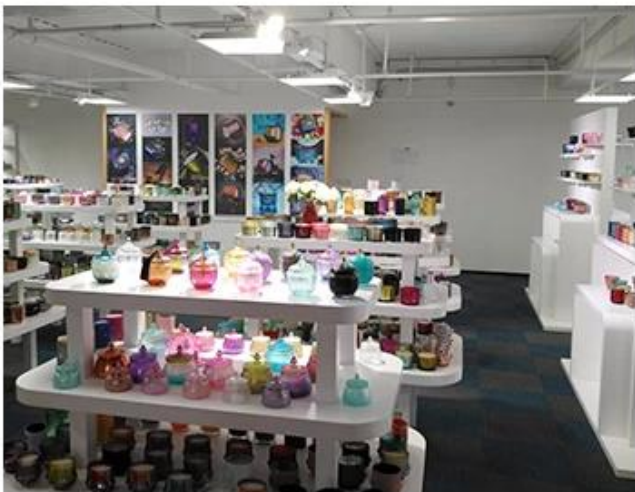

# SAMPLE ROOM

---

There are more than 5000 products in  
sample room of Sunny Glassware  
for your reference. No second Co. in China!