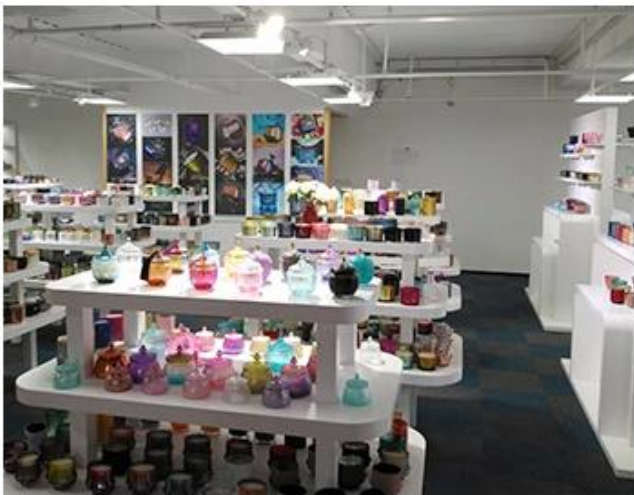

of course, we can customize
Individual gift box for you.

Carton

Wooden case

Pallet

SAMPLE ROOM

There are more than 5000 products in
sample room of Sunny Glassware
for your reference. No second Co. in China!