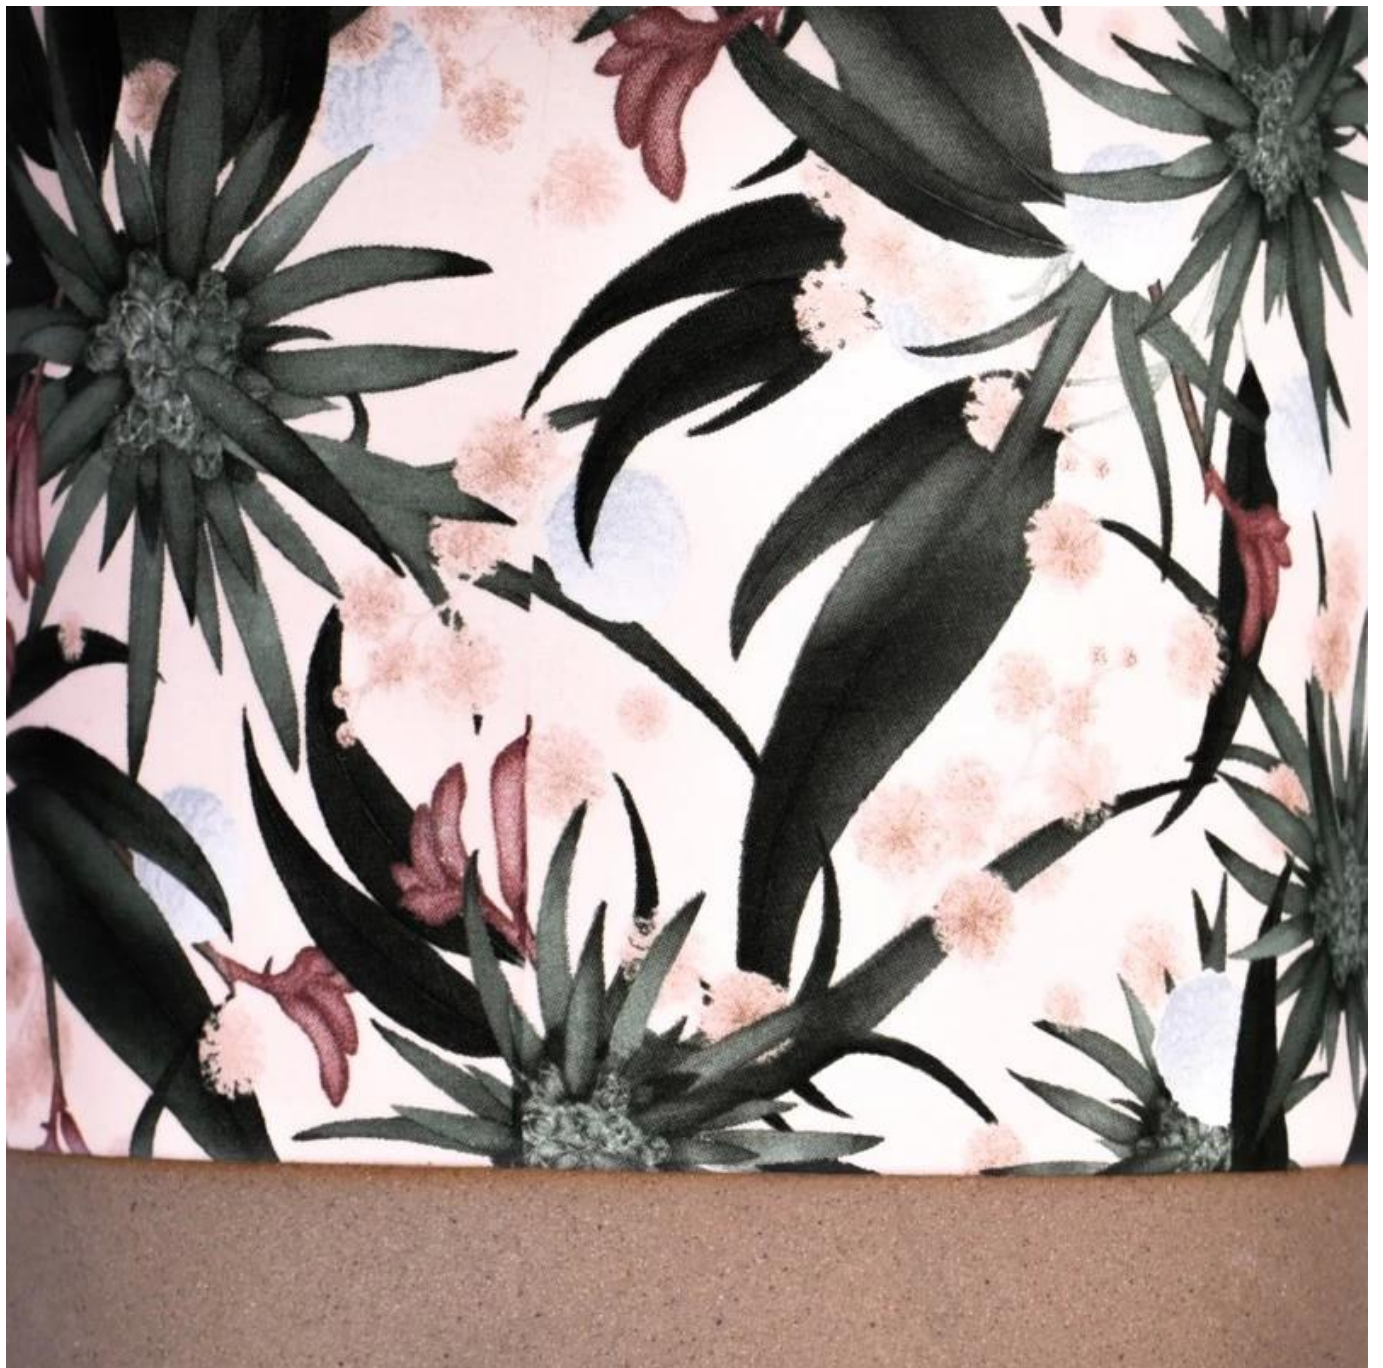

6	* 2000 * 1.44	* *
7	SZ	* * * *

0000

MAIN PRODUCTS

Glass Candle Holders

**Ceramic
Candle Holders**

**Ceramic
Diffuser Bottles**

**Glass
Diffuser Bottles**

Perfume Bottles