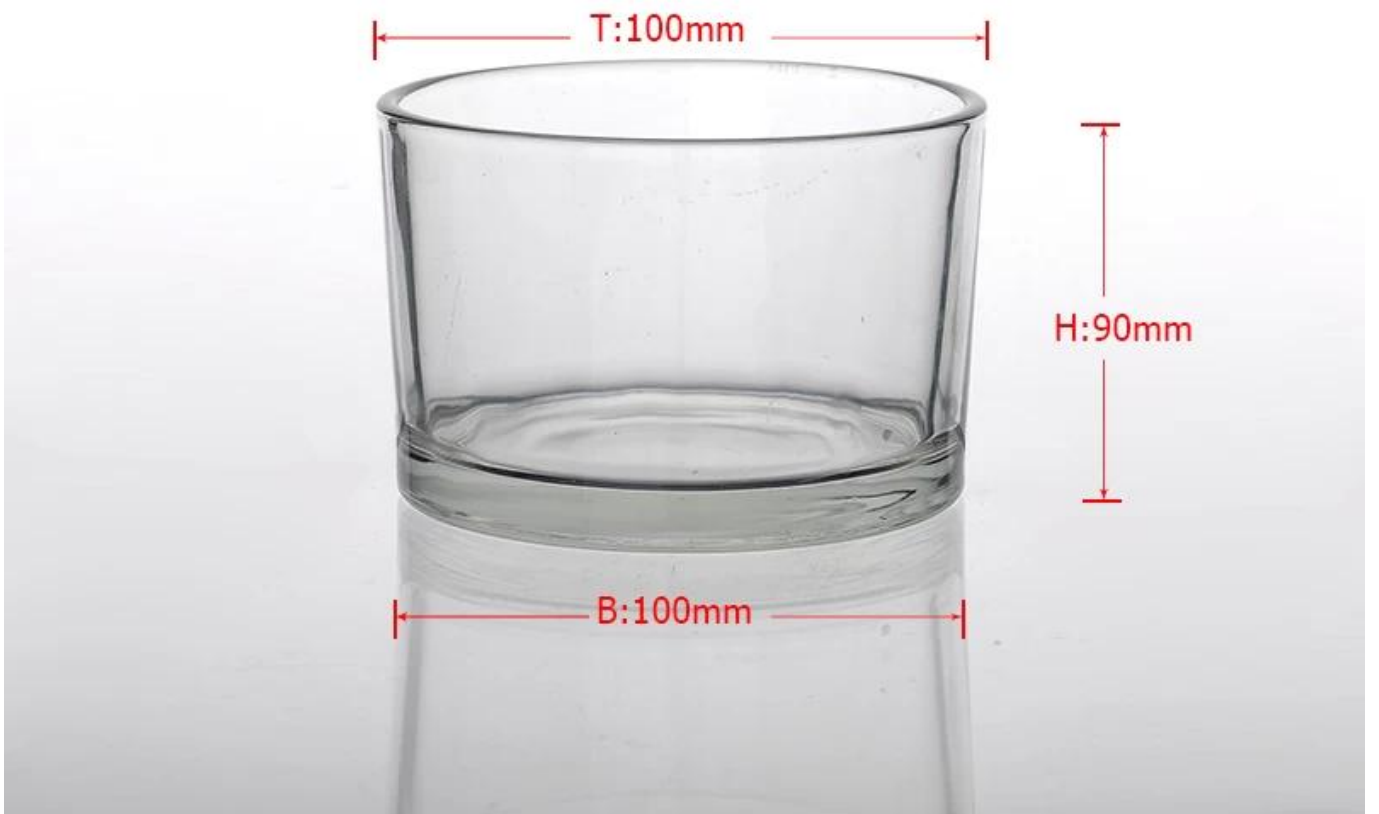

S Product Details

Every day is sunny day

SG14122431	
	1.5 215
	448
	50000
	35
	30 T / T
	1. 2. 3. 4. FDA; CA 65
	1. 2. 3. 4. 5.

S More Product Pictures

Every day is sunny day

 **Similar Products Link** *Every day is sunny day*