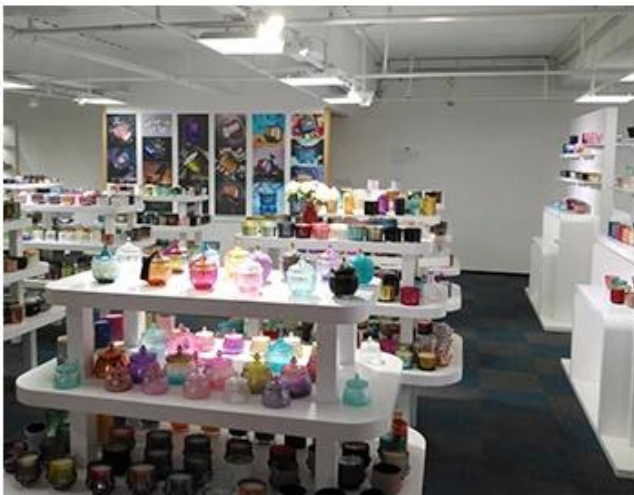

PACKING

We have Normal packing, PVC box
Window box, carton box, pallet
Color box, White box, ect.

of course, we can customize
Individual gift box for you.

Carton

Wooden case

Pallet

SAMPLE ROOM

There are more than 5000 products in
sample room of Sunny Glassware
for your reference. No second Co. in China!