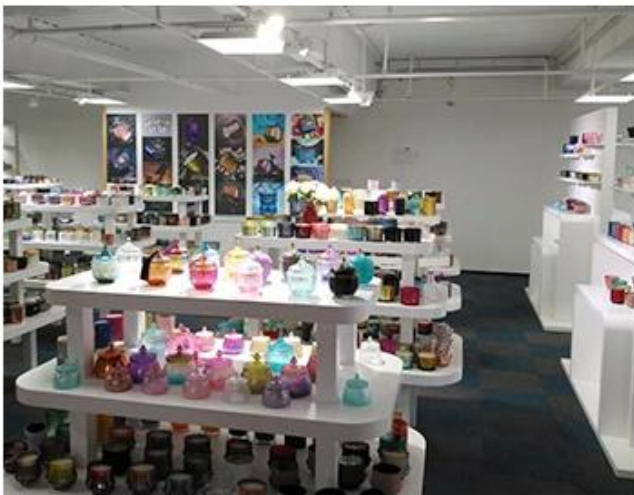

Carton

Wooden case

Pallet

SAMPLE ROOM

There are more than 5000 products in
sample room of Sunny Glassware
for your reference. No second Co. in China!

Award-winning team of designers has won the trust of many upscale brands like NEST Fragrance. The talented design team is unmatched in China.