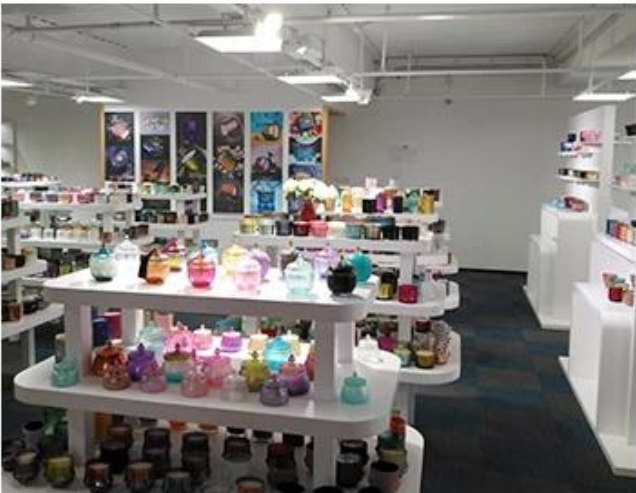

Wooden case

Office & Sample Room

1,800

5000

5000 . 2018

SAMPLE ROOM

There are more than 5000 products in
sample room of Sunny Glassware
for your reference. No second Co. in China!

Factory Show