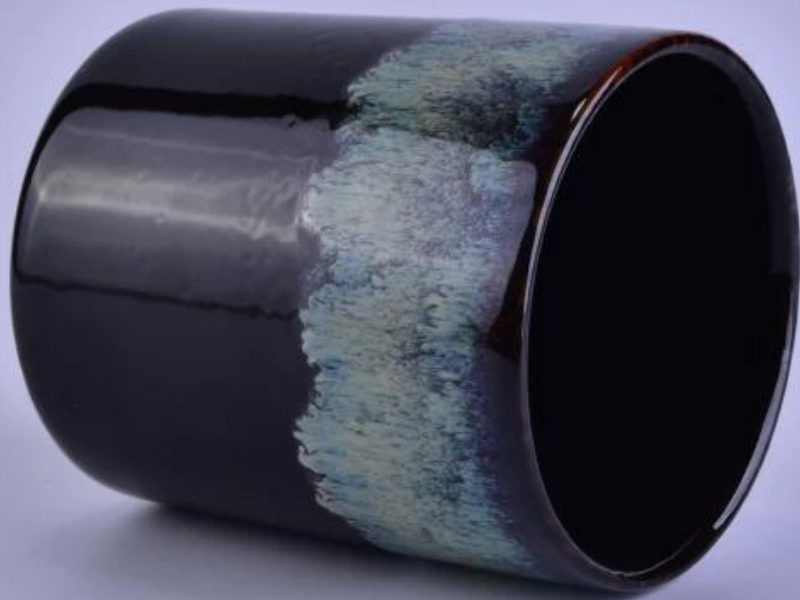

Gradient color ceramic candle holders

Product Details

Item Name	Gradient color ceramic candle holders
Item No.	SGSN16121616
Size	Top dia:86mm Bottom dia:80mm Height:100mm Weight:320 g Capacity:370ml About 8~9 OZ wax
Brand name	Sunny Glassware
Sample time	1. 5 days to exist in the shape and size of the products 2. 15 days if you need new shape and size of products
Packing	Security packaging normal 24pcs / 36pcs / 48pcs per carton etc. export with egg divider
Moq	5,000pcs
Delivery time	Within 35 days after order confirmed
Payment terms	30% deposit by T / T in advance, the balance after showing the copy of B / L
Product Feature	1.High quality and competitive prices 2.Meet FDA, SGS, LFGB test etc. 3.Eco-friendly 4.Widely applies to wedding, party, house, bar etc. 5.Machine made

More Product Pictures

Similar Products Link

[Colored Christmas Hollow Ceramic Votive Candle Holder](#)

[Wholesale Colored Christmas Hollow Ceramic Candle Jar](#)

[Christmas decorative hand made colored hollow ceramic candle jar](#)