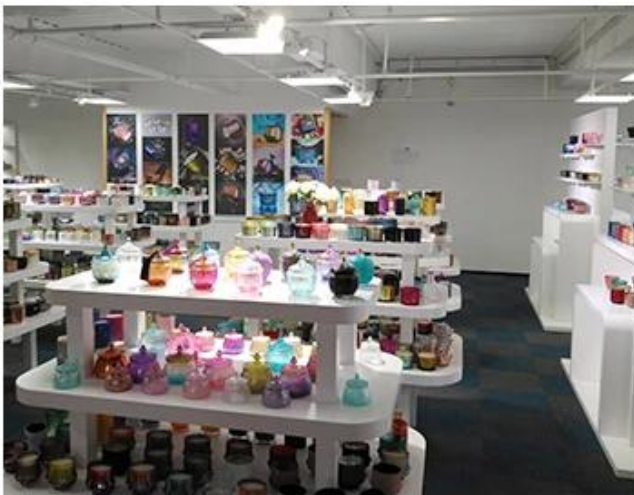

# SAMPLE ROOM

---

There are more than 5000 products in  
sample room of Sunny Glassware  
for your reference. No second Co. in China!

Award-winning team of designers has won the trust of many upscale brands like NEST Fragrance. The talented design team is unmatched in China.