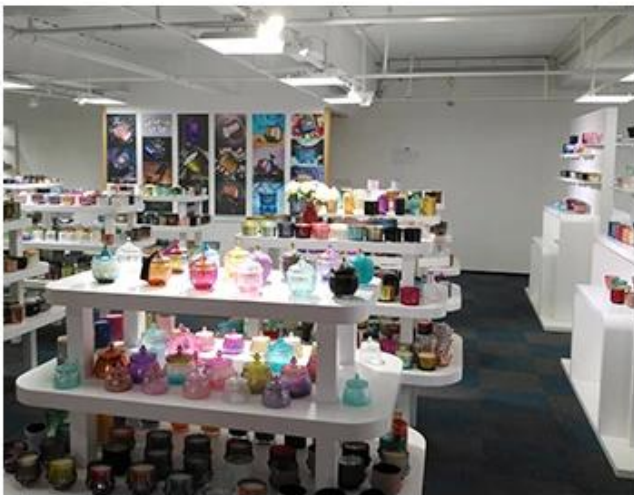

SAMPLE ROOM

There are more than 5000 products in
sample room of Sunny Glassware
for your reference. No second Co. in China!

Award-winning team of designers has won the trust of many upscale brands like NEST Fragrance. The talented design team is unmatched in China.