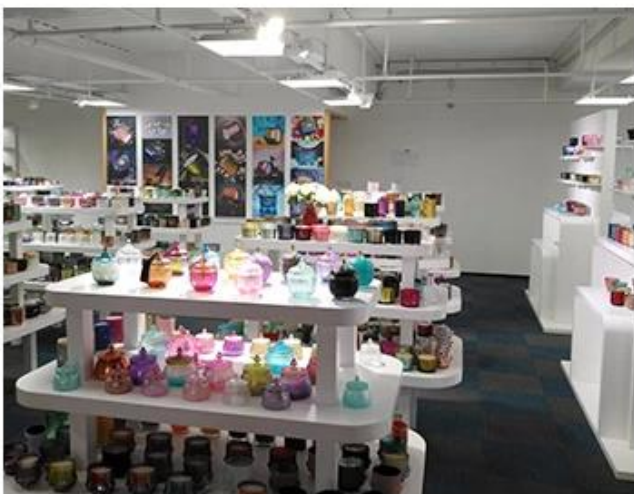

We have Normal packing, PVC box
Window box, carton box, pallet
Color box, White box, ect.

of course, we can customize
Individual gift box for you.

Carton

Wooden case

Pallet

SAMPLE ROOM

There are more than 5000 products in
sample room of Sunny Glassware
for your reference. No second Co. in China!