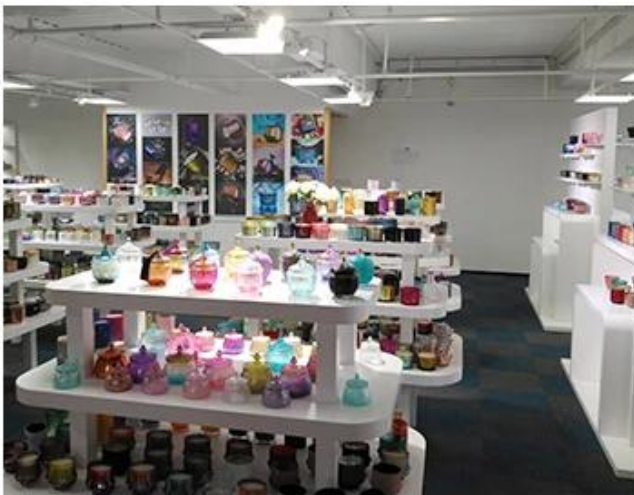

Carton

Wooden case

Pallet

SAMPLE ROOM

There are more than 5000 products in
sample room of Sunny Glassware
for your reference. No second Co. in China!

□□□□□□ □□□□

Award-winning team of designers has won the trust of many upscale brands like NEST Fragrance. The talented design team is unmatched in China.