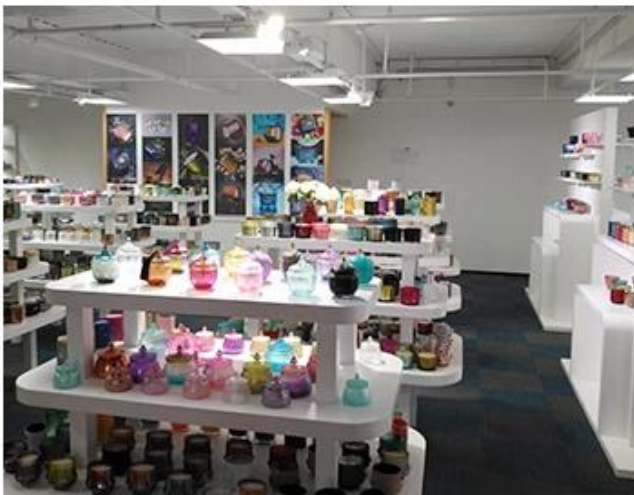

Meiyang Glass 5000 Shenzhen

SAMPLE ROOM

There are more than 5000 products in
sample room of Sunny Glassware
for your reference. No second Co. in China!

Factory Show

: 0000 0000000 0000 00000000 00 0000000000 00 000000 . 000000000 000 0000000000 0000000000 0000 0000 00000
00000000.00.00000