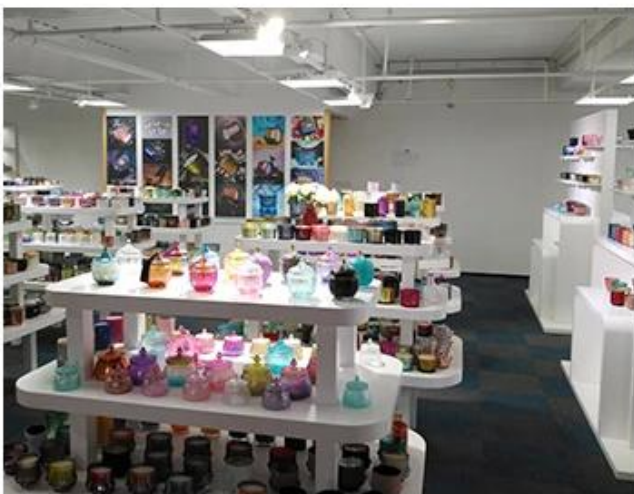

SAMPLE ROOM

There are more than 5000 products in
sample room of Sunny Glassware
for your reference. No second Co. in China!

□□□□□□ □□□□