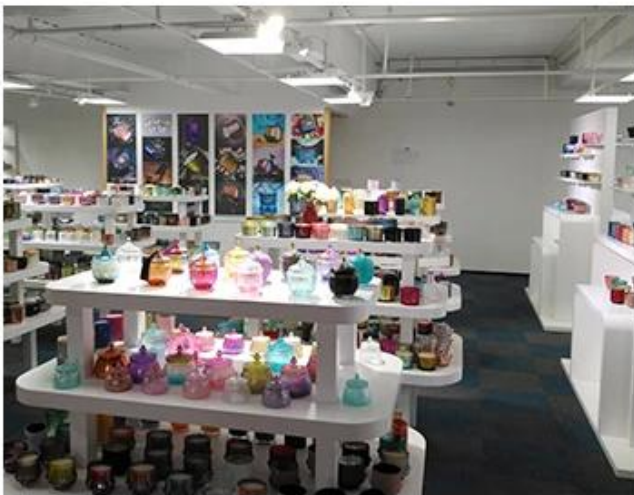

SAMPLE ROOM

There are more than 5000 products in
sample room of Sunny Glassware
for your reference. No second Co. in China!

□□□□□□ □□□□

Award-winning team of designers has won the trust of many upscale brands like NEST Fragrance. The talented design team is unmatched in China.