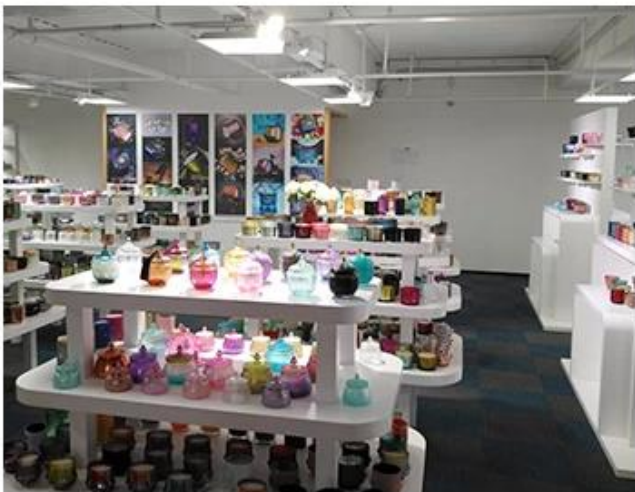

# Office & Sample Room

1800

# SAMPLE ROOM

---

There are more than 5000 products in  
sample room of Sunny Glassware  
for your reference. No second Co. in China!