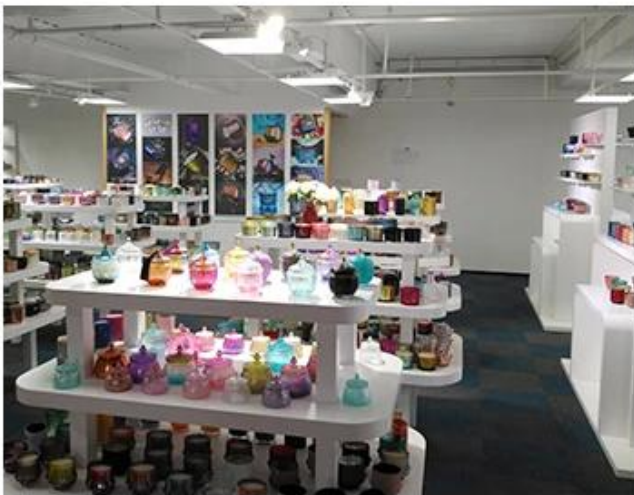

Pallet

SAMPLE ROOM

There are more than 5000 products in
sample room of Sunny Glassware
for your reference. No second Co. in China!

□□□□□□ □□□□

Award-winning team of designers has won the trust of many upscale brands like NEST Fragrance. The talented design team is unmatched in China.