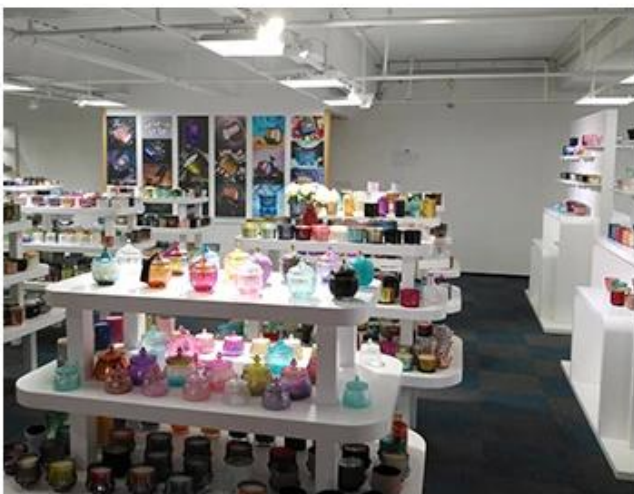

SAMPLE ROOM

There are more than 5000 products in
sample room of Sunny Glassware
for your reference. No second Co. in China!

□□□□□□ □□□□

Award-winning team of designers has won the trust of many upscale brands like NEST Fragrance. The talented design team is unmatched in China.