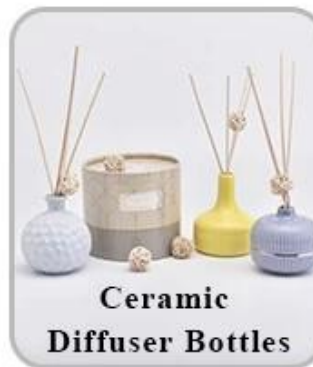

0000000 0000

MAIN PRODUCTS

Glass Candle Holders

**Ceramic
Candle Holders**

**Ceramic
Diffuser Bottles**

**Glass
Diffuser Bottles**

Perfume Bottles

Borosilicate Glass